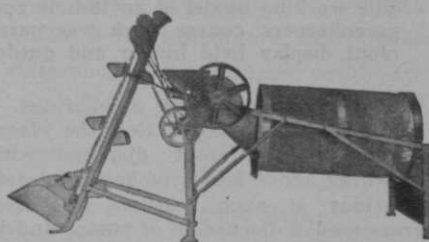

Toro Manufacturing Co.
3042-3168 Snelling Ave.
MINNEAPOLIS, MINN.

Service Stations at:—

Newton, Mass.
New York, N.Y.
Yonkers, N.Y.
Syracuse, N.Y.
Troy, N.Y.
Jacksonville, Fla.

Philadelphia, Pa.
Cleveland, Ohio
Detroit, Mich.
Indianapolis, Ind.
San Francisco, Calif.

Chicago, Ill.
Des Moines, Iowa
Kansas City, Mo.
Dallas, Texas
Los Angeles, Calif.

Winnipeg, Man.
Toronto, Ont., Can.
Calgary, Alta., Can.
Buenos Aires, S.A.
Hamburg, Germany