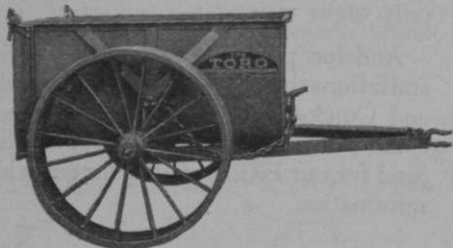


For every Grass Cutting Problem

The Toro Standard Golf Tractor pushes five 30-inch Toro super mowers, cutting a twelve-foot swath, and will completely cut the average 6500-yard eighteen-hole golf course in sixteen hours.

The new Toro Junior Tractor equipped with a dump box, is a highly desirable tractor adapted to a wide range of work. The electrically welded steel body holds one full yard and makes it a convenient machine for all classes of hauling and general construction work on large areas of turf.

The Toro Top Dresser is a thoroughly proved piece of labor-saving equipment, invaluable on any golf course. Improved model has larger hopper which can be tilted, a revolving agitator which keeps the material loose and permits easier flow and a flexible brush which works the material into the grass.

The Toro all steel, electrically welded dump wagon has a capacity of one full yard and will dump clean without injury to the turf.

workmanship and the most approved heat treating and hardening processes are standard in the manufacture of all Toro products. If interested in any type of grass cutting machinery, write immediately for beautiful 32-page illustrated catalog, showing the complete Toro line.