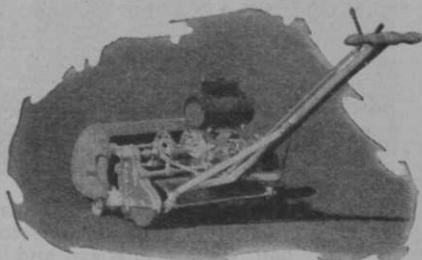

The new Toro Junior Tractor equipped with a dump box, is a highly desirable tractor adapted to a wide range of work. The electrically welded steel body holds one full yard and makes it a convenient machine for all classes of hauling and general construction work on large areas of turf.

The Toro Top Dresser is a thoroughly proved piece of labor-saving equipment, invaluable on any golf course. Improved model has larger hopper which can be tilted, a revolving agitator which keeps the material loose and permits easier flow and a flexible brush which works the material into the grass.

The Toro all steel, electrically welded dump wagon has a capacity of one full yard and will dump clean without injury to the turf.

workmanship and the most approved heat treating and hardening processes are standard in the manufacture of all Toro products. If interested in any type of grass cutting machinery, write immediately for beautiful 32-page illustrated catalog, showing the complete Toro line.

The Toro Power Putting Green Mower is $19\frac{1}{4}$ -inch cut and is equipped with an eight-blade high speed reel and will cut creeping bent lawns or putting greens.

The Toro hand Putting Green Mower makes a $17\frac{1}{2}$ -inch cut. Equipped with eight-blade reel, rubber-tired transport truck, grass catcher and alemite grease gun. Today the Toro Greensmower is accepted as standard on 80% of the largest and best known clubs in this country.