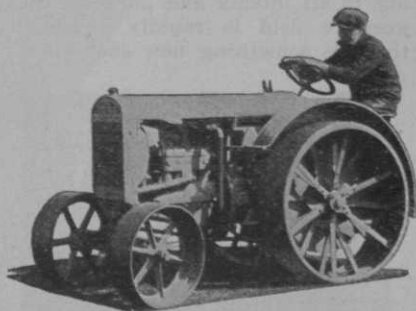

The new Toro Junior Tractor equipped with a dump box, is a highly desirable tractor adapted to a wide range of work. The electrically welded steel body holds one full yard and makes it a convenient machine for all classes of hauling and general construction work on large areas of turf.

The Toro Top Dresser is a thoroughly proved piece of labor-saving equipment, invaluable on any golf course. Improved model has larger hopper which can be tilted, a revolving agitator which keeps the material loose and permits easier flow and a flexible brush which works the material into the grass.

The Toro all steel, electrically welded dump wagon has a capacity of one full yard and will dump clean without injury to the turf.

workmanship and the most approved heat treating and hardening processes are standard in the manufacture of all Toro products. If interested in any type of grass cutting machinery, write immediately for beautiful 32-page illustrated catalog, showing the complete Toro line.

TORO grass cutting machinery has made a world-wide reputation as being the finest and most modern equipment of its type. Precision

there's an Efficient TORO Mower

The Toro Universal Tractor has a wide range of usefulness in that it can be used for general utility work, such as construction, grading, stump pulling, hauling, mowing or any work that a tractor of this type is called upon to do.