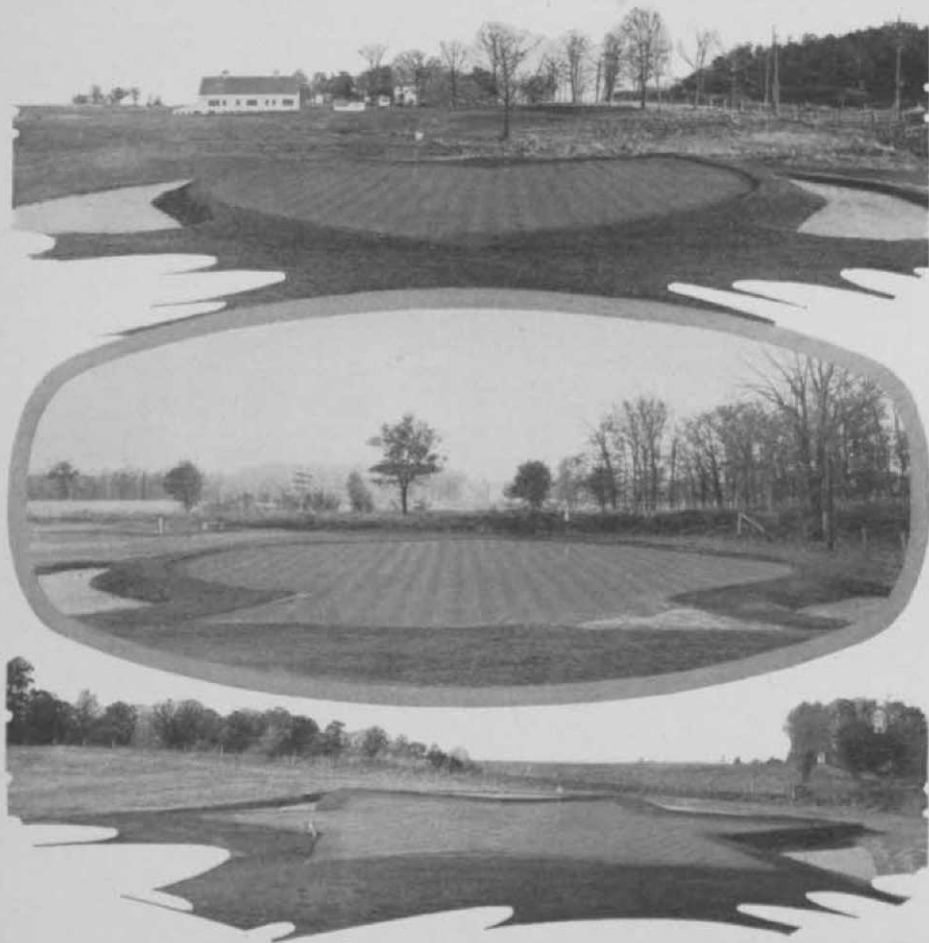

Unique Green Designs

Unique patterns for greens have been employed at the Bartlett Hills Country club (Chicago district) under the direction of Fred C. DeCardy, green-chairman. Twelve of the greens have been put in, using conventional designs such as hearts, spades, clubs, diamonds, etc. Members liked the "trick" layout idea so well that the other six greens at the club are to use it. The idea is not one that golf architects will endorse, due to the difficulty of making the greens look natural and conform to shot requirements, but it must be admitted it has interesting possibilities for restrained use.

"Tess" McArdle in New Management Job

FEBRUARY 6, at Winnetka, Ill., Miss Theresa McArdle, formerly New York manager for the Roseman Tractor Mower Co. became Mrs. John G. Schneberger.

Jack and Tess are honeymooning in Cuba prior to her undertaking the maintenance work in a Chicago apartment. The young lady has a flock of friends in the golf business, all of whom wish her and her team-mate smooth transit along matrimonial fairways.