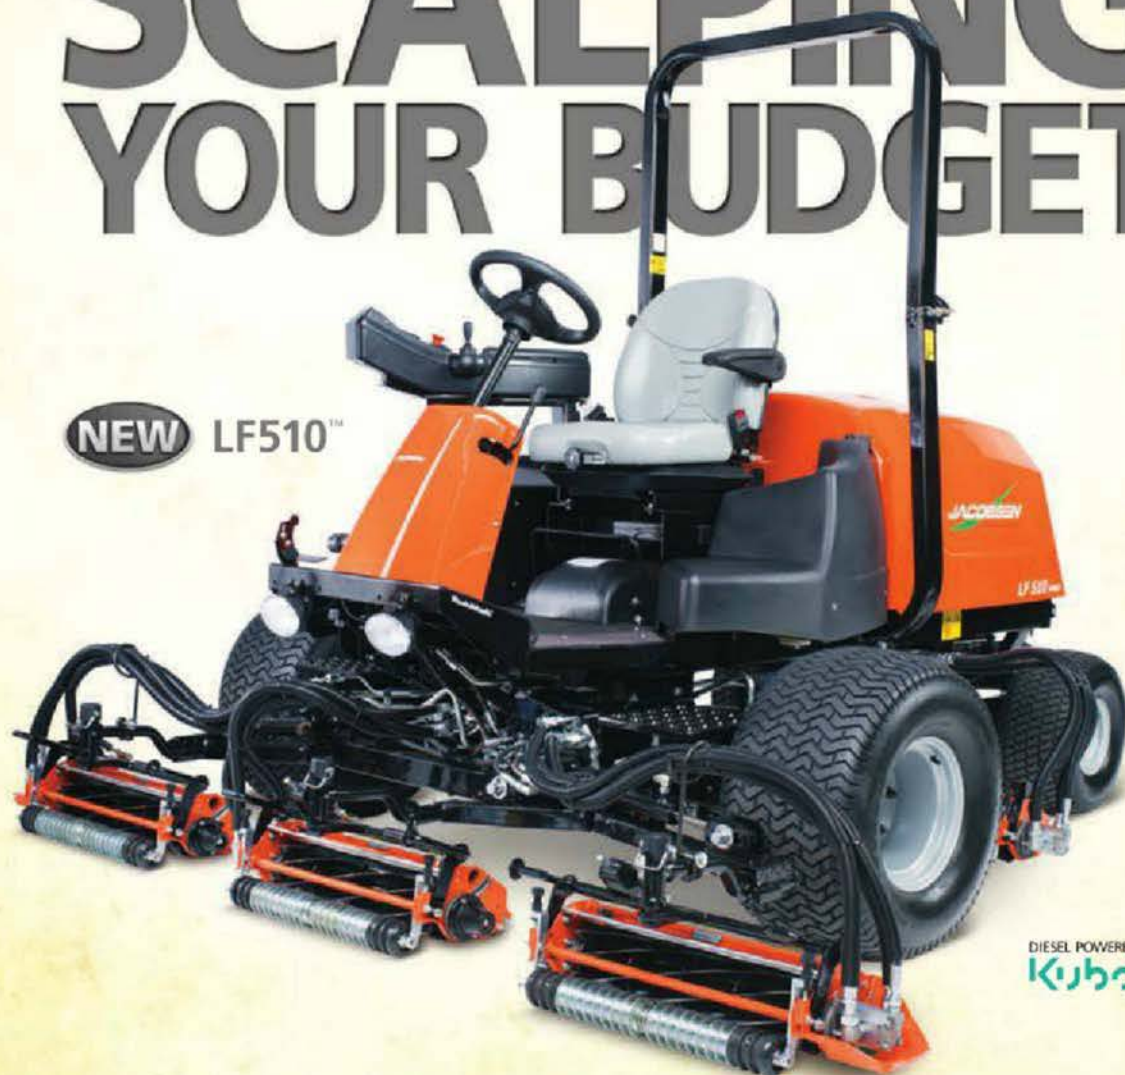

MOW YOUR FAIRWAYS WITHOUT SCALPING YOUR BUDGET

NEW LF510™

DIESEL POWERED BY
Kubota

The new **Jacobsen LF510™** large area reel mower offers **affordability from the start, simplified maintenance** and a reliable **Kubota diesel Tier 4 final engine** – making it easy to afford, use and maintain through its entire life. The LF510's clean and consistent quality-of-cut is provided by the new **TrueSet™ cutting units with Classic XP™ reels** that boast an **industry-leading 425-lbs. of holding power**. See your local Jacobsen dealer for more information.