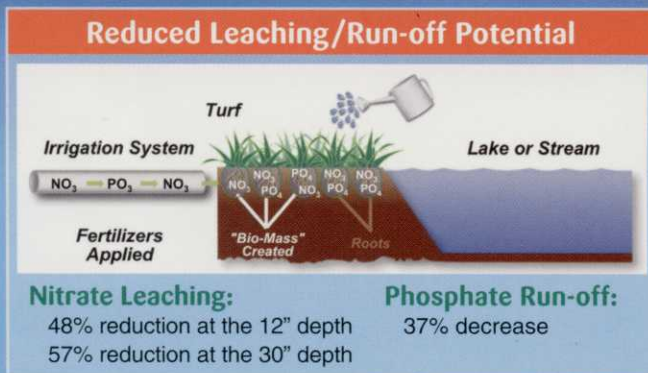

Use Less

A catalyzed fertilizer increases nutrient uptake so you can use 25%+ less.

The Fertilizer Meta-Catalyst that increases nutrient uptake in turf and ornamentals.

Spend Less

Fertilizer costs going way up? Control your expense by catalyzing your fertilizer with NutriLife. NutriLife Fertilizer Meta-Catalyst allows you to lower the amount of fertilizer applied by 25% or more.

	Old Way	New Way with NutriLife
Fertilizer Savings	4 lbs/ 1,000 sq. ft	3 lbs/ 1,000 sq. ft 25%+ Reduction
Price Example	\$15.00/bag without NutriLife	\$16.50/bag with NutriLife
	Cost per 1,000 sq.ft	
	\$1.20	\$0.99

Leave Less

NutriLife Fertilizer Meta-Catalyst puts more nutrients in the plant leaving less to run-off or leach into surrounding sensitive areas.

The Fertilizer Meta-Catalyst that reduces leaching potential.