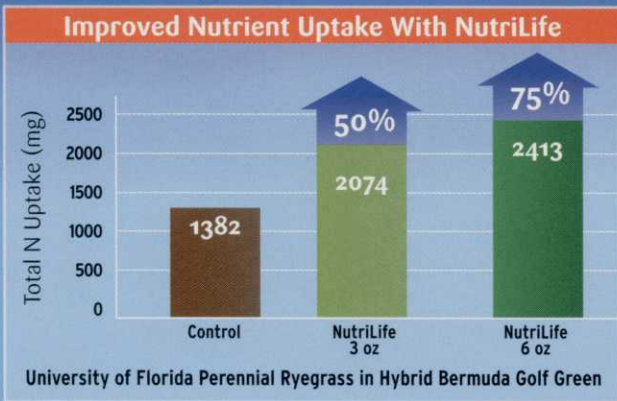

Use Less

A catalyzed fertilizer increases nutrient uptake so you can use 25%+ less.

The Fertilizer Meta-Catalyst that increases nutrient uptake in turf and ornamentals.

Spend Less

Fertilizer costs going way up? Control your expense by catalyzing your fertilizer with NutriLife. NutriLife Fertilizer Meta-Catalyst allows you to lower the amount of fertilizer applied by 25% or more.

	Old Way	New Way with NutriLife
Fertilizer Savings	4 lbs/ 1,000 sq. ft	3 lbs/ 1,000 sq. ft 25%+ Reduction
Price Example	\$15.00/bag without NutriLife	\$16.50/bag with NutriLife
	Cost per 1,000 sq.ft	
	\$1.20	\$0.99