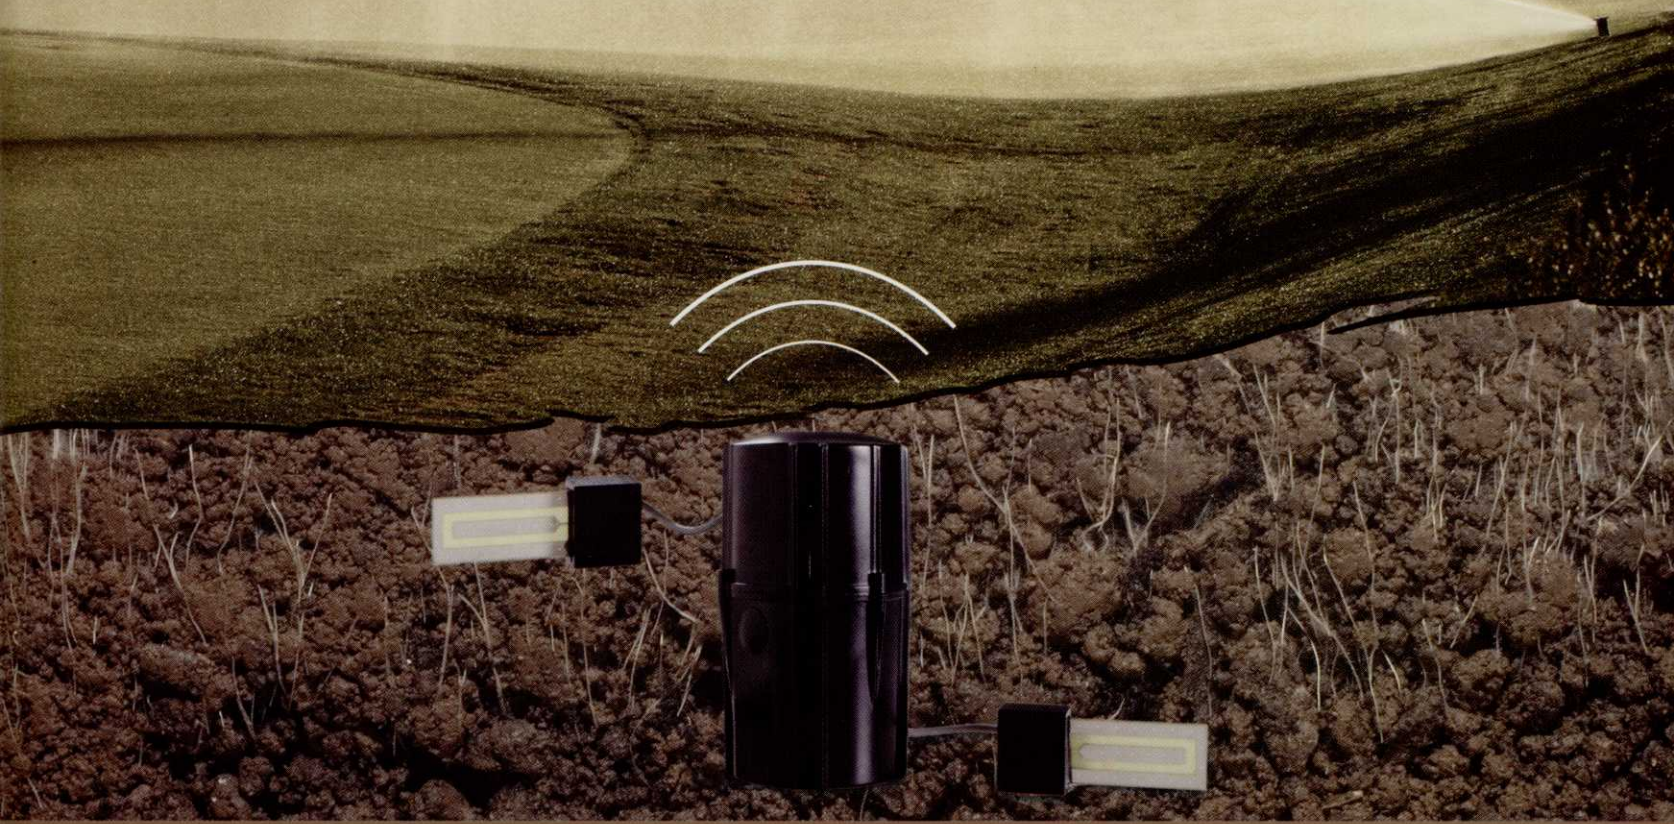

STRAIGHT FROM THE UNDERGROUND

Wireless Soil Monitoring 24/7

Knowledge is power. But you can't expect a weather station to tell you what's happening under ground. Now with RZ Wireless, you will know the precise levels of moisture, temperature and salinity in your rootzone 24/7, so you can micro-manage your water better than ever before.

Take water management to a whole new level.

- Moisture, temperature and salinity data transmits real time to your personal computer and is available online at a secure site, 24/7
- Patented technology provides improved precision and reliability
- Easy to install with only a cup cutter anywhere on the course

If you are considering the use of wireless soil monitoring systems, here's something you need to know. A recently acquired license under a key U.S. patent (U.S. Patent No. 7,103,511) on wireless data transmission gives Advanced Sensor Technology exclusive rights in the field of commercial soil monitoring systems under that patent.