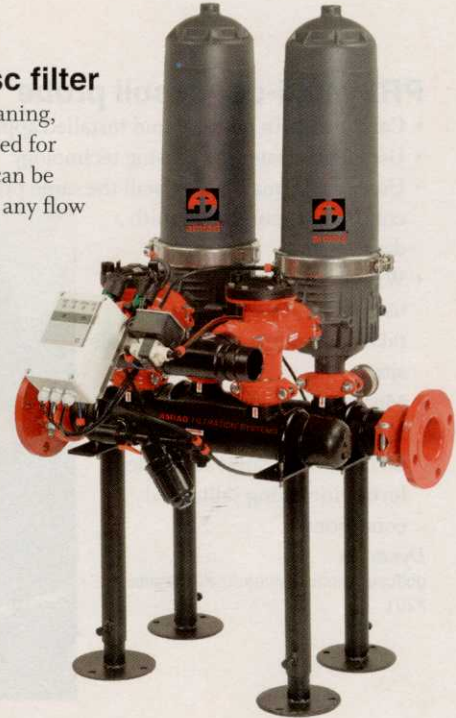

Automatic disc filter

- Automatic, self-cleaning, plastic disc filter used for irrigation systems can be configured to meet any flow requirement
- Can handle various water qualities
- Designed for efficiency

Amiad
golfcourseindustry.com/
readerservice # 203