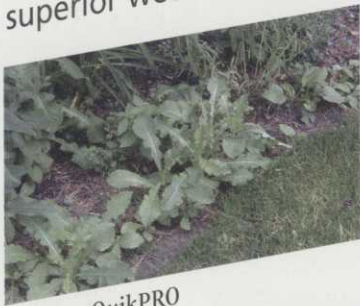

You've waited 25 years for 24 hours.

The latest herbicide innovation from the maker of Roundup PRO® herbicide, QuikPRO™ herbicide combines quick action with complete control, roots and all. You and your customers will benefit from fast, visible results as well as continued, superior weed control.

Before QuikPRO