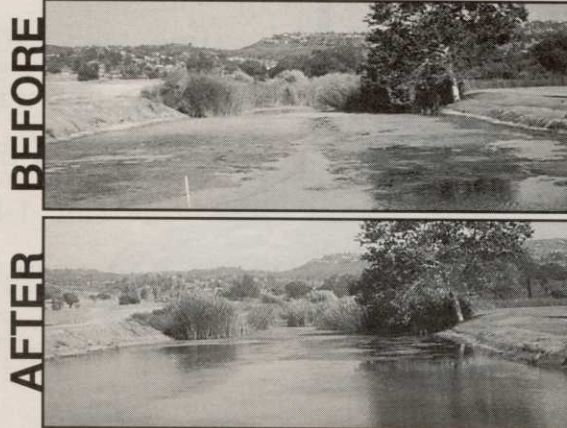

**EP AERATION**

THE LEADER IN SUB-SURFACE ACTIVATED OXYGEN/AERATION SYSTEMS

Your Water, as Nature Intended It...

Need we say more?

Call for information on the most cost-effective, bottom-laid aeration equipment for lakes and ponds, and high-output ozone generators for closed-loop, recirculation systems. Proven in 100's of installations!