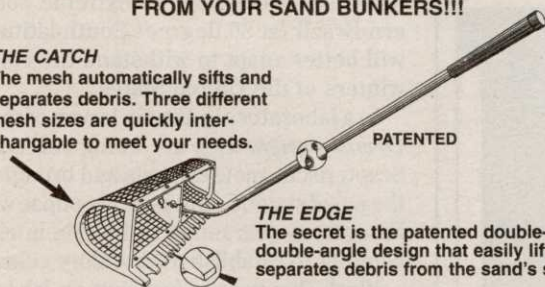

Certified Charter Member of Golf Course Builders Association of America

CIRCLE #152

SandComb™

NOW - EASILY REMOVE STONES AND DEBRIS
FROM YOUR SAND BUNKERS!!!

THE CATCH

The mesh automatically sifts and
separates debris. Three different
mesh sizes are quickly inter-
changeable to meet your needs.

THE EDGE

The secret is the patented double-edge
double-angle design that easily lifts,
separates debris from the sand's surface.

TO ORDER CALL 1-800-253-2112
FOR MORE INFORMATION OR TO RECEIVE A FREE CATALOG,
CALL 734-429-9571 OR FAX 734-429-3985.