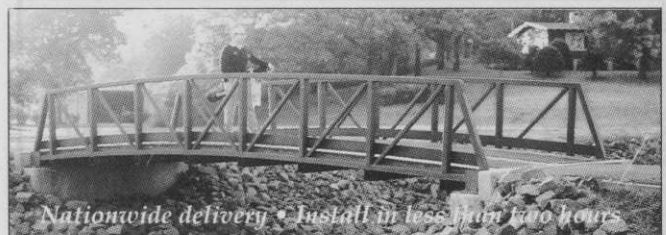

For details, call Diana Costello-Lee today at

(207) 846-0600

Nationwide delivery • Just install in less than two hours

Golf Course Bridges!

1-800-328-2047

Thousands in use.
Built to last.
Sponsor Member

Route 5, Box 178, Alexandria, MN 56308 • (612) 852-7500