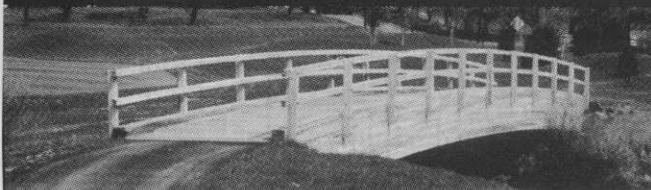

Golf Course Marketplace

To reserve space in this section, call Diana Costello-Lee at 207-846-0600

LAMINATED WOOD BRIDGES

PEDESTRIAN & VEHICULAR

Order Direct From The Leading Manufacturer in U.S.

- Complete Prefabricated Packages
- Ready for Fast Erection
- Direct Distribution Throughout the U.S.
- Custom Design & Engineering

CALL 800-777-8648

P.O. Box A • Morrisville, NC 27560
Tel. 919/467-6155 • FAX 919/469-2536

CIRCLE #159

DIRTY BIRDS a PROBLEM??

Scare them away with harmless,
**APPROVED, ENVIRONMENTALLY SAFE
BIRD CONTROL NOISEMAKERS**

**UNIQUE, MORE DISCREET PRODUCTS
ESPECIALLY FOR GOLF COURSES**
near residential areas are available.

**We CAN help solve your bird problems.
CALL TODAY: 1-800-582-8843
JPF Distributors**

CIRCLE #160

The Visible Yardage Markers Just Got More Visible!

By popular demand The Kirby Marker System is now available in Red, White, Blue & Yellow as well as traditional Green.

Nobody Does It Better!

The Kirby Marker System

619.931.2624 800.925.4729

CIRCLE #161

LIST RENTAL

GOLF COURSE NEWS

THE NEWSPAPER FOR THE GOLF COURSE INDUSTRY

...offers you the opportunity to reach the decision makers at thousands of golf facilities with an exclusive mailing list.

Call Diana Costello-Lee for details

207-846-0600

**PAVELEC BROTHERS
GOLF COURSE CONSTRUCTION CO., INC.**

- ✓ New Construction
- ✓ Renovation
- ✓ Field Drainage Systems

TONY PAVELEC
(201) 667-1643
EMIL PAVELEC
(201) 939-6182

98 Evergreen Ave.
Nutley, NJ 07110

CIRCLE #162

ENGRAVED YARDAGE LABELS

- Bright Colors • Fasteners included
- Orders quickly shipped UPS **Free Samples!**

NEW ITEM... "THE SOLUTION"

For Areas Without Sprinklers.
Put Your Message Plus Yardage
Anywhere: Hazard Points,
Tees, Practice Ranges.

YARD EDGE GOLF
1-800-284-9273

P.O. Box 13159
Wichita, KS 67213

CIRCLE #163