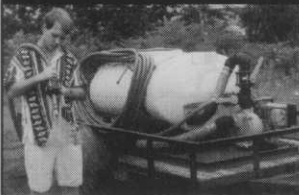

1-800-826-4439

Call Now For Free Information!

CIRCLE #155

TURBO TURF HYDRO SEEDING SYSTEMS

- ✓ Seed mulch fertilize 1 step
- ✓ Cut germination time
- ✓ Seeding cost: 1-1 $\frac{1}{2}$ ¢ a ft.
- ✓ Mix a load in 1 minute
- ✓ Spray @ 300 sq/ft/min
- ✓ Save TIME and MONEY