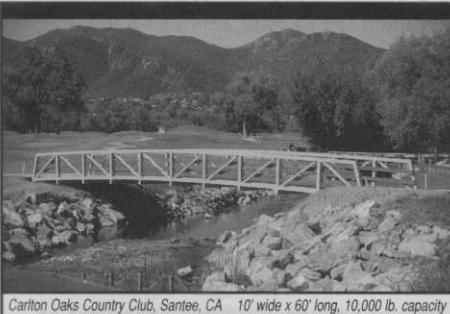

Carlton Oaks Country Club, Santee, CA 10' wide x 60' long, 10,000 lb. capacity

EXCEL

BRIDGE MANUFACTURING CO.

Golf Course Bridges are our specialty! We fabricate easy-to-install, pre-engineered spans and deliver them anywhere in the USA. Call today for a free consultation.

Our classic design, with a look that stands the test of time.

800/548-0054 (Outside CA)

12001 SHOEMAKER AVENUE, SANTE FE SPRINGS, CA 90670
310/944-0701 • FAX 310/944-4025

CIRCLE #167

NEW! 4-Cycle Hover Mower

CRASS-CRAFT
MADE IN THE U.S.A.

CENTURA TVS - 115
Features positive pressure oil pump

AIR CLEANER
Easy to clean and replace

GCSAA
Booth #2303

390 Presumpscot St., Portland, ME 04103
TOLL FREE 1-800-760-1680 - Fax: 207-773-6904