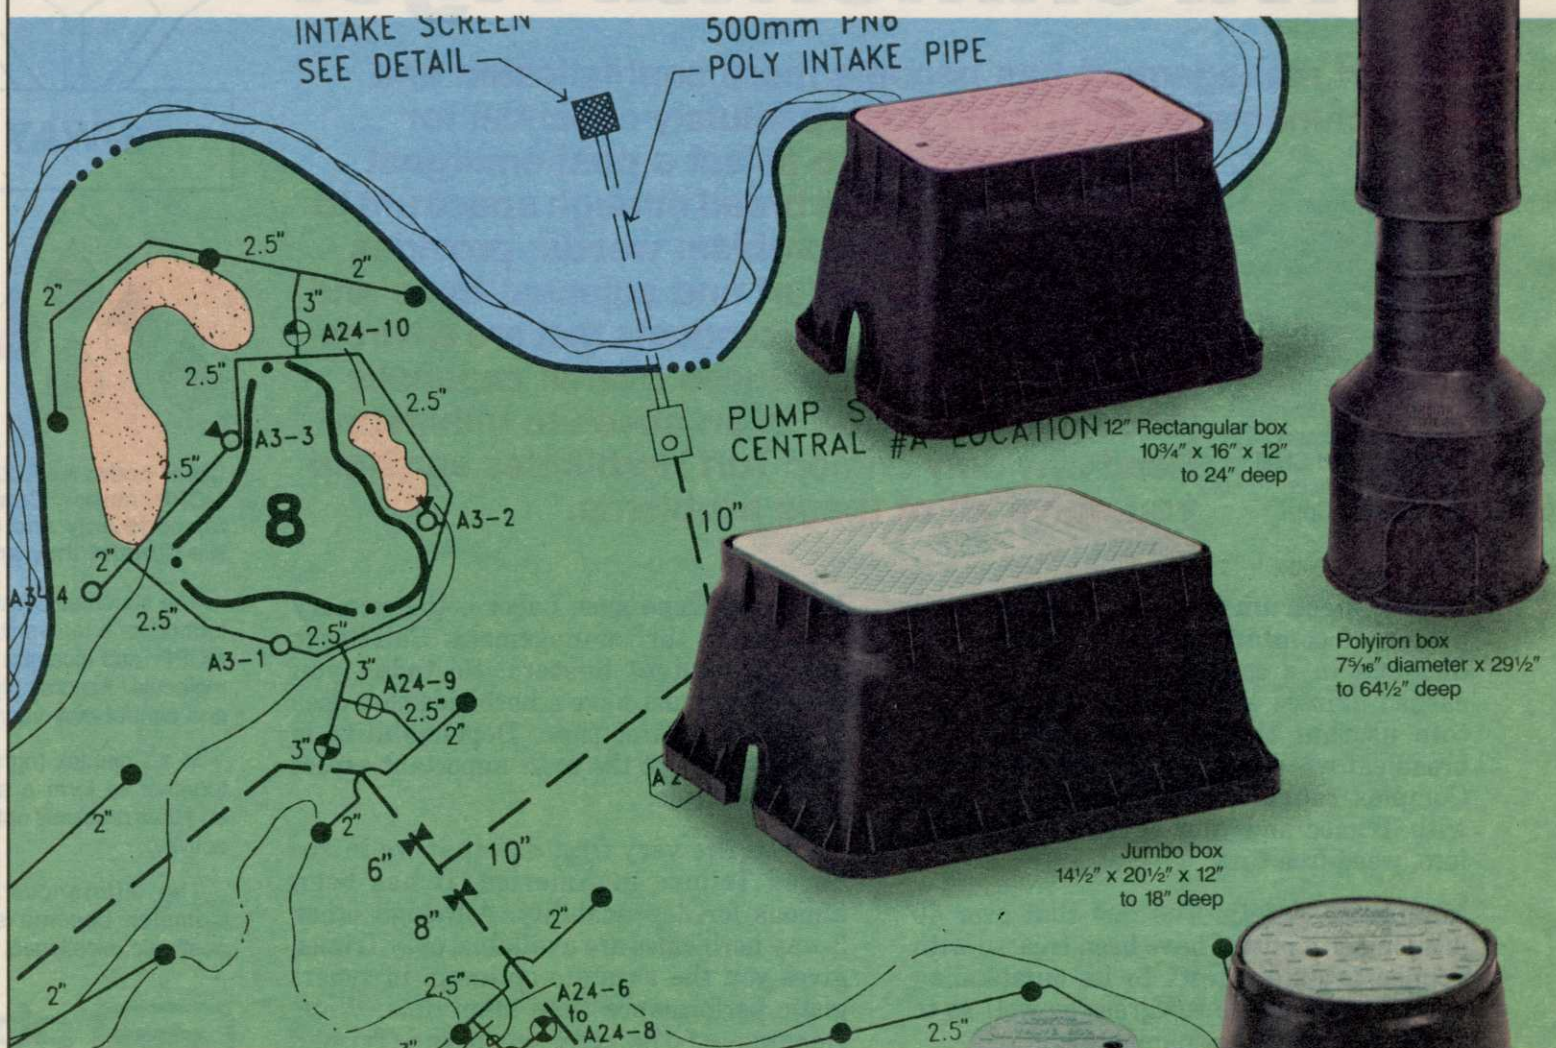

GCSAA
Wrap-up

Specify AMETEK valve boxes for engineered solutions in every irrigation application.

LAKE VIEW GOLF & YACHT CLUB; Roger Packard, Architect—Larry Rodgers, Irrigation.

AMETEK valve boxes let you design-in exactly the right unit for the application. You'll find round boxes in two different sizes; rectangular boxes, including a flared bottom design, in standard and jumbo sizes and with extensions for every depth; and even a valve box for depths up to 5 feet.