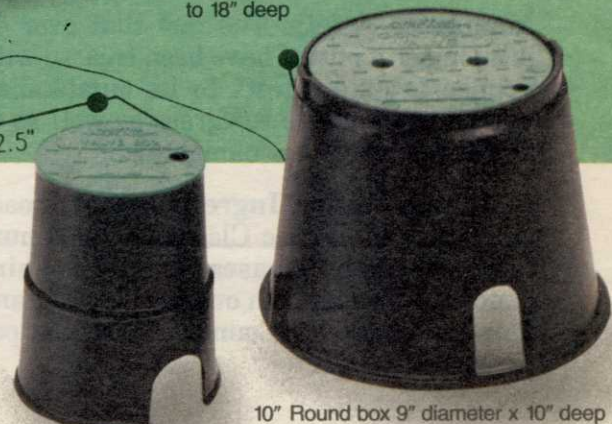

GCSAA
Wrap-up

Specify AMETEK valve boxes for engineered solutions in every irrigation application.

LAKE VIEW GOLF & YACHT CLUB; Roger Packard, Architect—Larry Rodgers, Irrigation.

AMETEK valve boxes let you design-in exactly the right unit for the application. You'll find round boxes in two different sizes; rectangular boxes, including a flared bottom design, in standard and jumbo sizes and with extensions for every depth; and even a valve box for depths up to 5 feet.

Lids are available in green to blend-in, in purple to identify reclaimed water systems and in black for electrical applications. Vandal resistant locking options include our patented snap lock

and pentagon shaped bolts.

For specifications on the complete line of irrigation valve boxes and the location of your nearest dealer, contact AMETEK, Plymouth Products Division, P.O. Box 1047, Sheboygan, WI 53082-1047. Tel: 800-222-7558. (In WI, 414-457-9435). Fax: 414-457-6652.

Polyiron box
7 5/16" diameter x 29 1/2" to 64 1/2" deep

Jumbo box
14 1/2" x 20 1/2" x 12" to 18" deep

Economy box
6 3/8" diameter x 9" deep

6" Flared box
10 3/4" x 16" x 6" to 18" deep

CIRCLE #141

AMETEK
PLYMOUTH PRODUCTS DIVISION