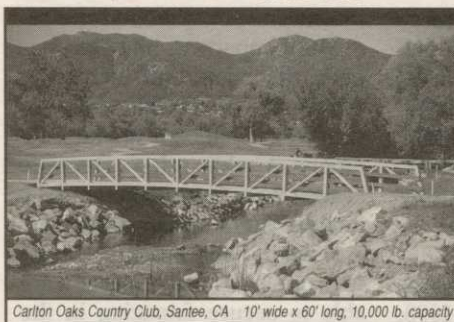

Free Demonstration Diskettes

Call Toll Free (800) 472 8882

Environmental Compliance Systems, Incorporated
21 North Avenue Lake Forest IL 60045

CIRCLE #162

Carlton Oaks Country Club, Santee, CA 10' wide x 60' long, 10,000 lb. capacity