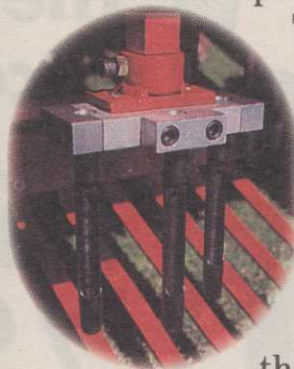

THE PROFESSIONAL'S CHOICE ON TURF.

JACOBSEN
TEXTRON

Jacobsen Division of Textron, Inc.

NOW, CHANGING HOLE PATTERNS
IS AS EASY AS 1, 2, 3, 4, 5.