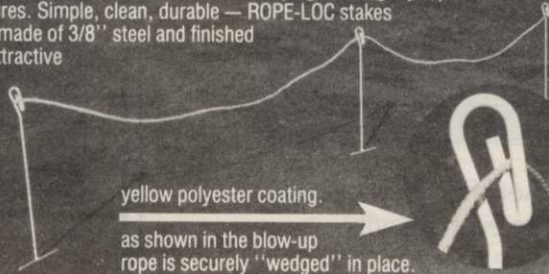

## NEW ROPE-LOC™

Finally, a rope and stake system that works! Simple but unique... the ROPE-LOC system eliminates annoying or unsightly rope failures. Simple, clean, durable — ROPE-LOC stakes are made of 3/8" steel and finished in attractive