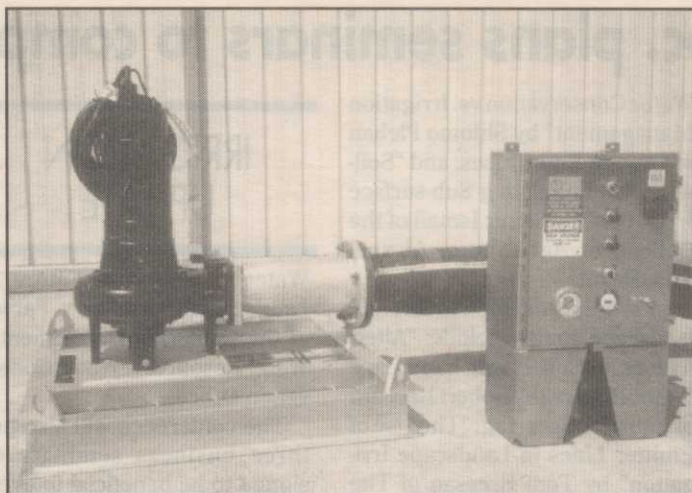

Reduced spray drift

The Wind Cone, new from Environmental Technologies, is designed to control spray drift and can be retrofitted to any sprayer to reduce off-target drift by up to 300 percent. Made from durable polyethylene plastic for years of trouble-free service, it's designed to let you spray when you want to — not just when the wind lets you. For more information, call 1-306-343-7811.

CIRCLE# 205

Controlling snow mold

Grace-Sierra Horticultural Products Company has introduced Penstar PCNB turf fungicide for long-lasting control of snow mold, brown patch and other key turf diseases. New Penstar 75WP and 10G turf fungicides have the same label and use rates as other PCNB products.

Penstar 75WP is a preventive, wettable powder soil fungicide. It's available in granular form. Both products are not yet available in California. For more information, call 1-800-492-8255.

CIRCLE# 204

The Skid-N-Pump from Greenscape Pump Services

Hidden water works

The Skid-N-Pump from Greenscape Pump Services, Inc. is designed to provide an unobtrusive, cost-effective package for water transfer, fountains, waterfalls and irrigation applications.

Skid-N-Pump can be designed with either a submersible turbine or submersible trash-style pump and comes with a U.L. Listed Control Panel.

The skid is also designed to keep the pump intake approximately one foot off the bottom of the water source, and the flexible SBR hose allows for easy maintenance access or relocation.

The Skid-N-Pump is designed to eliminate the need for wet well structures and concrete pump slabs. For more information, call 1-214-393-0346.

CIRCLE# 203

Turning on a dime

Ransomes newest riding mower, the Lynx 2000, features zero turning radius and optional clippings pick-up.

With the Lynx 2000, an operator has the option of collecting clippings or — by changing a pin and removing a quick-change panel — discharging clippings back to the turf. Changing from side-discharge to blower pick-up takes just a few seconds and can be completed without tools.

The Lynx 2000 is powered a 16-horsepower Vanguard Twin engine and features twin hydro ground drive with individual steering control to each wheel. The three-blade deep draft cutting deck cuts a 42-inch swath, and cutting height can be adjusted from 1 1/2 to 4 1/2 inches in 1/4-inch increments. The 11.5-cubic-foot dump catcher has a "see-through" poly tank, so the operator can tell when the hopper is full.

For more details on the Lynx, call Ransomes at 800-228-4444.

CIRCLE# 202

Fingertip reel control

To speed up the reel-lifting and lowering cycles on fairway mowing, John Deere has developed a singled-lever lift control system for its model 3365 Professional Turf Mower.

The system controls all five reel mowers — two front reels, two outrigger reels and a mid-mounted reel. It raises them on command and immediately stops reel rotation, then lowers them with the reels rotating for aggressive mowing as soon as they reach the turf.

Electro-hydraulic controls raise and lower the outrigger reels. The reel speed is 1250 rpm.

For more information, call 1-309-765-4459.

CIRCLE# 201