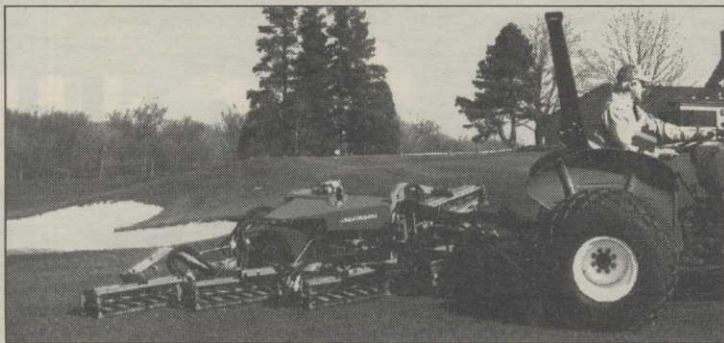

## Jacobsen Ranger gives quality cut

Jacobsen's 7-Gang Hydraulic Ranger gives a tournament-quality cut of up to 60 acres per day with a 15-foot cutting swath. High-torque hydraulic reel motors cut heavy or wet grass easily with enough power for large area vertical mowing.

Tractor-mounted operator controls allow cutting with three, five, six, or all seven reels. The Ranger is less than 8 feet wide with all reels raised for transport. It has reversing reel controls for vertical mowing and backlapping.

Jacobsen says its 7-Gang Hydraulic Ranger gives high-product-

Jacobsen R7-Gang Hydraulic Ranger

tion, quality mowing with low ground pressure, good maneuverability, and improved control.

For more information, contact

## Lesco mower turns on dime

A 52-inch zero-turning-radius mower is the latest addition to Lesco's line of commercial rotaries.

Engineered for endurance, the Commercial-52 features an exclusive dual-articulating deck that gives the machine outstanding traction.