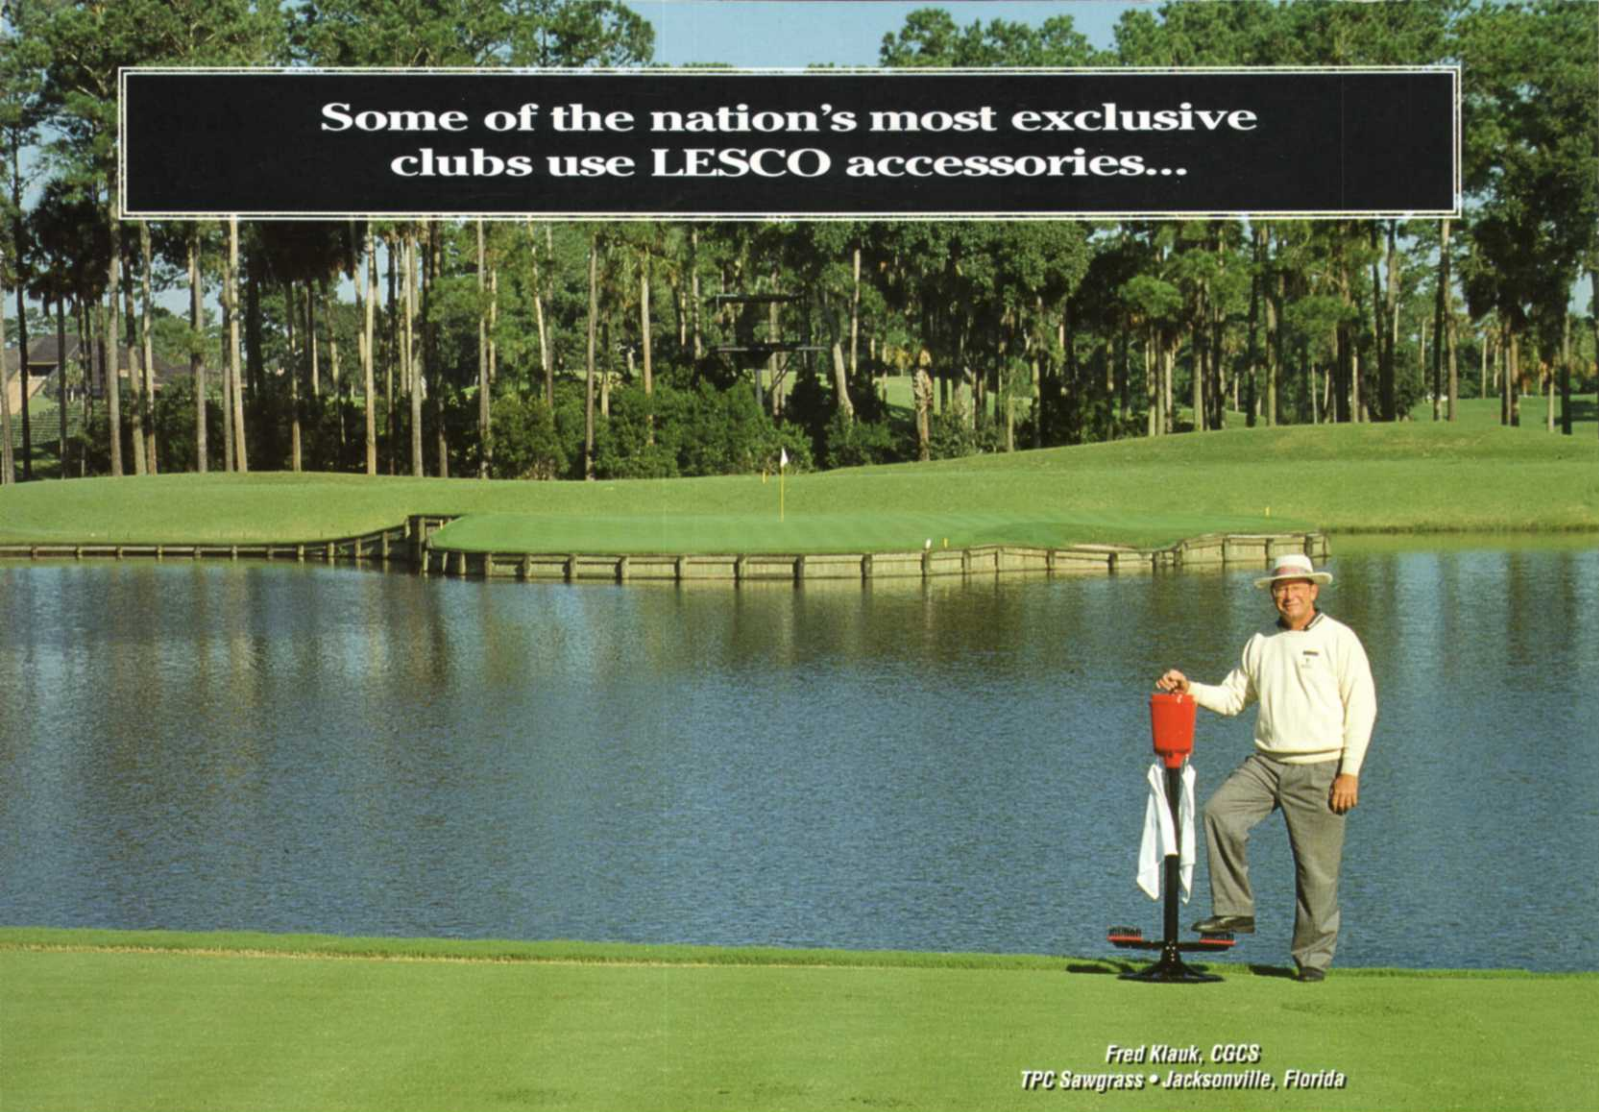

**Some of the nation's most exclusive
clubs use LESCO accessories...**

*Fred Klauk, CGCS
TPC Sawgrass • Jacksonville, Florida*

Exclusively.

As superintendent of a world famous Tournament Players Club course, Fred Klauk sets the highest standards possible for himself and his crew. At TPC Sawgrass, only the best will do.

That's why the TPC network chose LESCO to be the exclusive supplier of golf course accessories to its 13 courses. LESCO's extensive Tournament Golf Course Accessory line combines durability, ease of maintenance, and the dependability you expect from a company with more than 30 years of service to the golf industry.

LESCO's extensive Tournament line includes a new aluminum ball washer, bunker rakes, personalized flags and flag poles, cups and cup cutters, signs, turf marking paint and much more. Superintendents count on LESCO products to perform season after season. And they do.