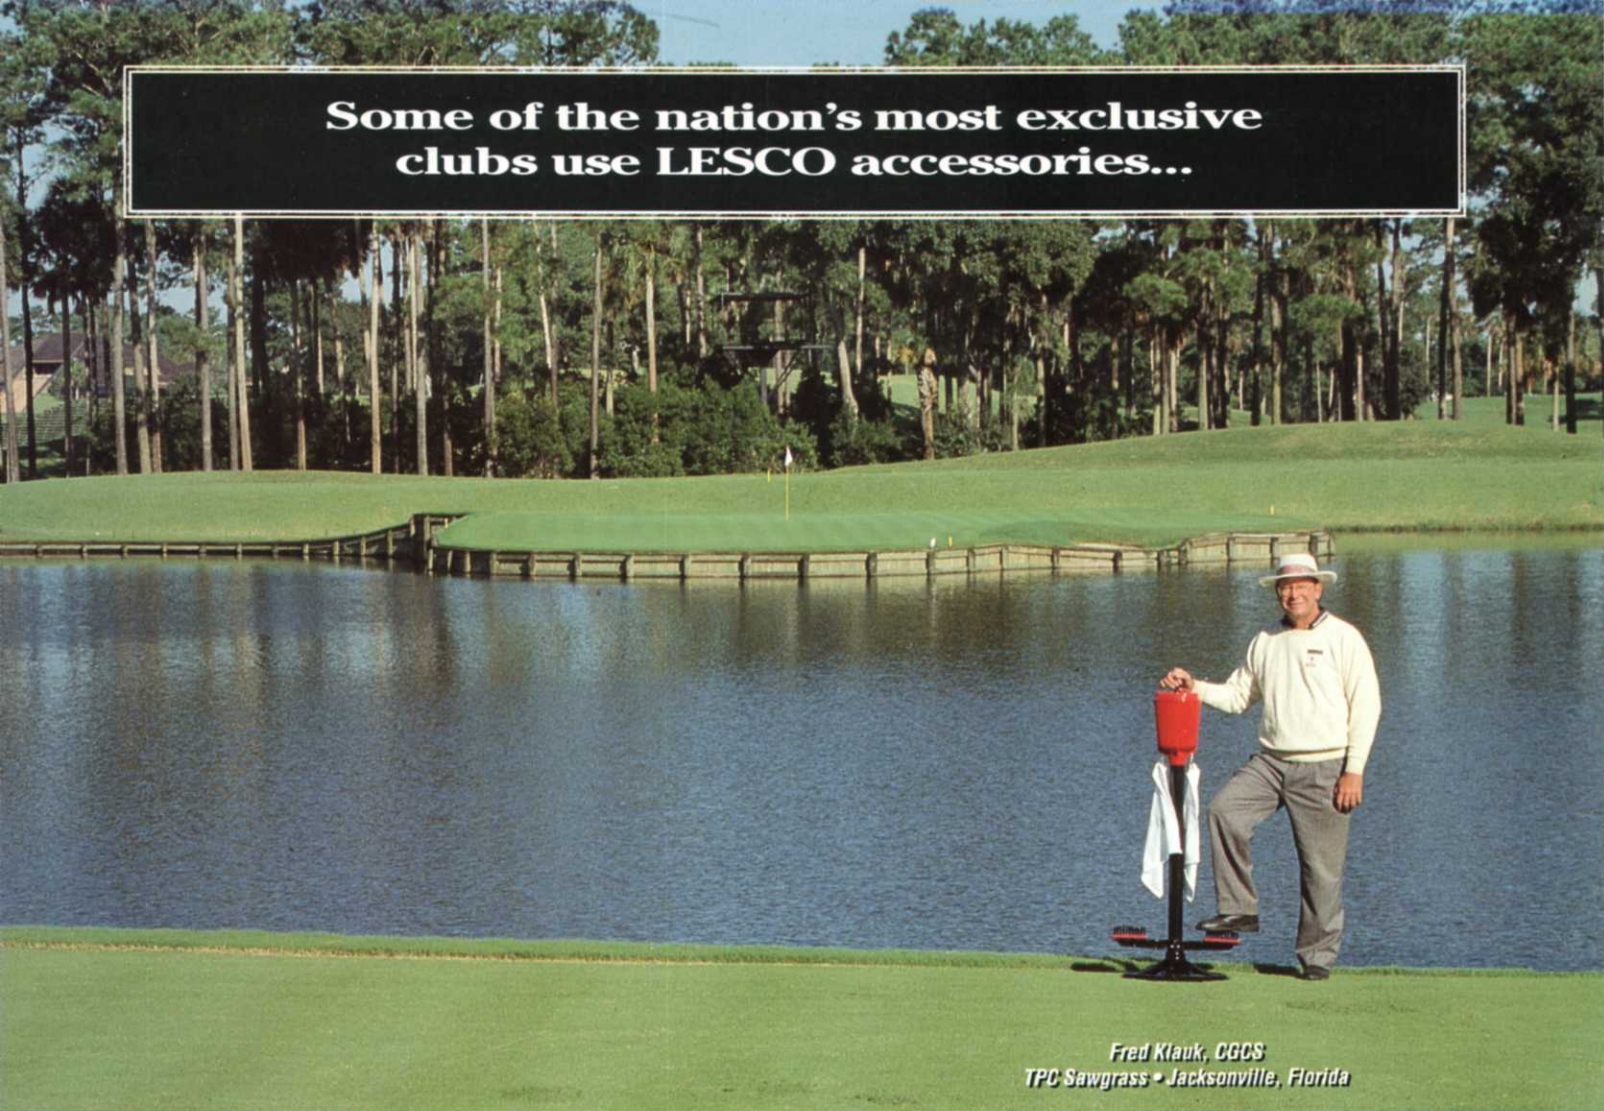

Some of the nation's most exclusive clubs use LESCO accessories...

Fred Klauk, CGCS
TPC Sawgrass • Jacksonville, Florida

Exclusively.

As superintendent of a world famous Tournament Players Club course, Fred Klauk sets the highest standards possible for himself and his crew. At TPC Sawgrass, only the best will do.

That's why the TPC network chose LESCO to be the exclusive supplier of golf course accessories to its 13 courses. LESCO's extensive Tournament Golf Course Accessory line combines durability, ease of maintenance, and the dependability you expect from a company with more than 30 years of service to the golf industry.

LESCO's extensive Tournament line includes a new aluminum ball washer, bunker rakes, personalized flags and flag poles, cups and cup cutters, signs, turf marking paint and much more. Superintendents count on LESCO products to perform season after season. And they do.