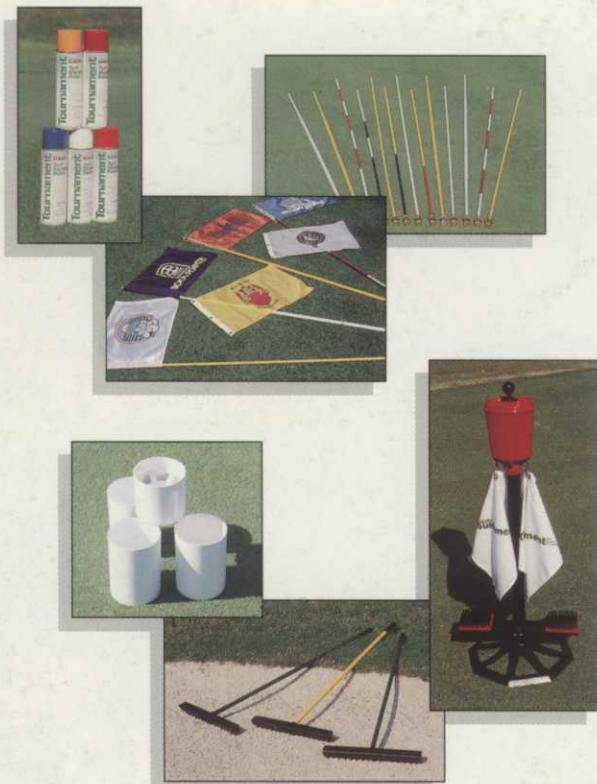

**Some of the nation's most exclusive
clubs use LESCO accessories...**

*Fred Klauk, CGCS
TPC Sawgrass • Jacksonville, Florida*

Exclusively.

As superintendent of a world famous Tournament Players Club course, Fred Klauk sets the highest standards possible for himself and his crew. At TPC Sawgrass, only the best will do.

That's why the TPC network chose LESCO to be the exclusive supplier of golf course accessories to its 13 courses. LESCO's extensive Tournament Golf Course Accessory line combines durability, ease of maintenance, and the dependability you expect from a company with more than 30 years of service to the golf industry.

LESCO's extensive Tournament line includes a new aluminum ball washer, bunker rakes, personalized flags and flag poles, cups and cup cutters, signs, turf marking paint and much more. Superintendents count on LESCO products to perform season after season. And they do.