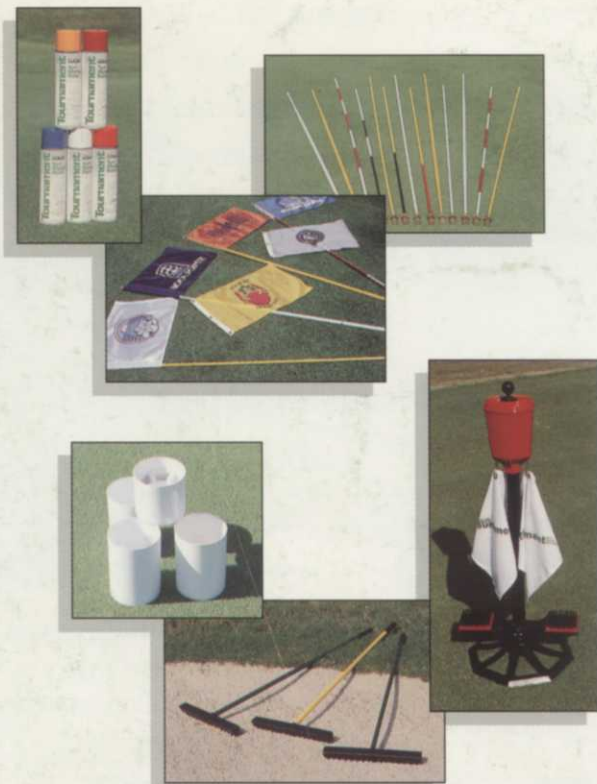

LESCO
Tournament Golf Course Accessories