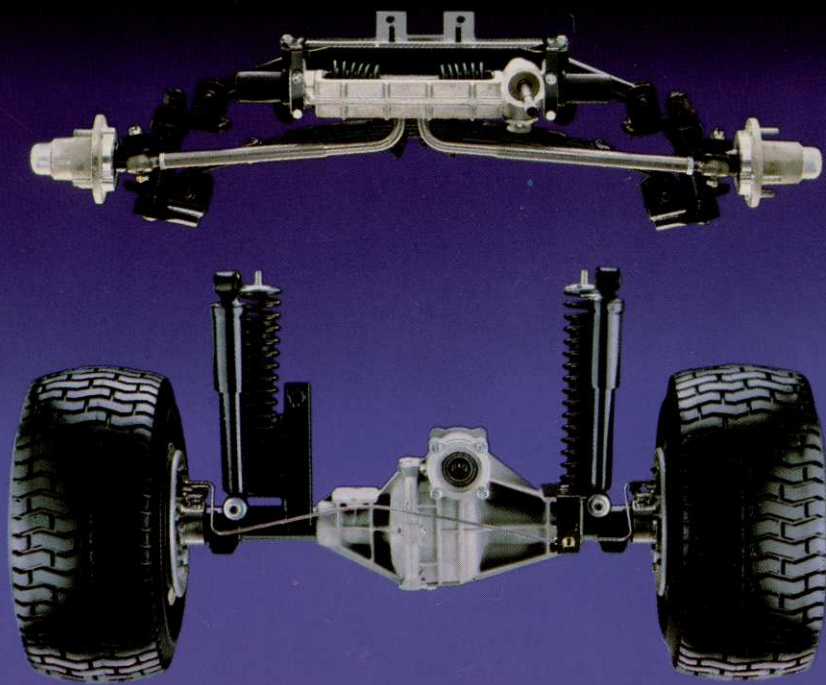

The closer you get, the better we look.