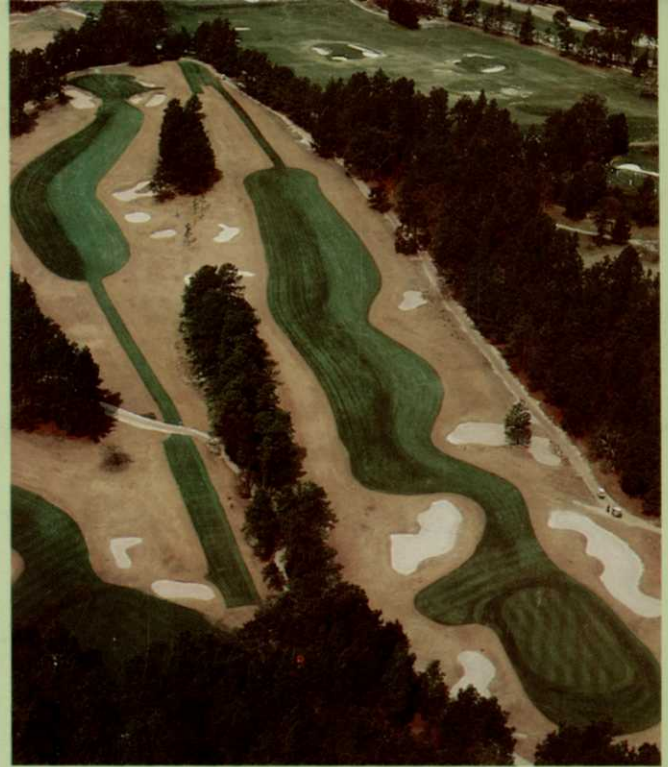

# Pinehurst Country Club, N.C., uses CBS<sup>BRAND</sup> Perennial Ryegrass on greens, tees and fairways.

Plot testing at Pinehurst Country Club proved CBS was the best ryegrass blend to oversee all the tees, greens and fairways at this 108 hole golf complex. Citation, Birdie and Omega turf-type perennial rye-grasses provided this course with a dark green, durable playing surface.