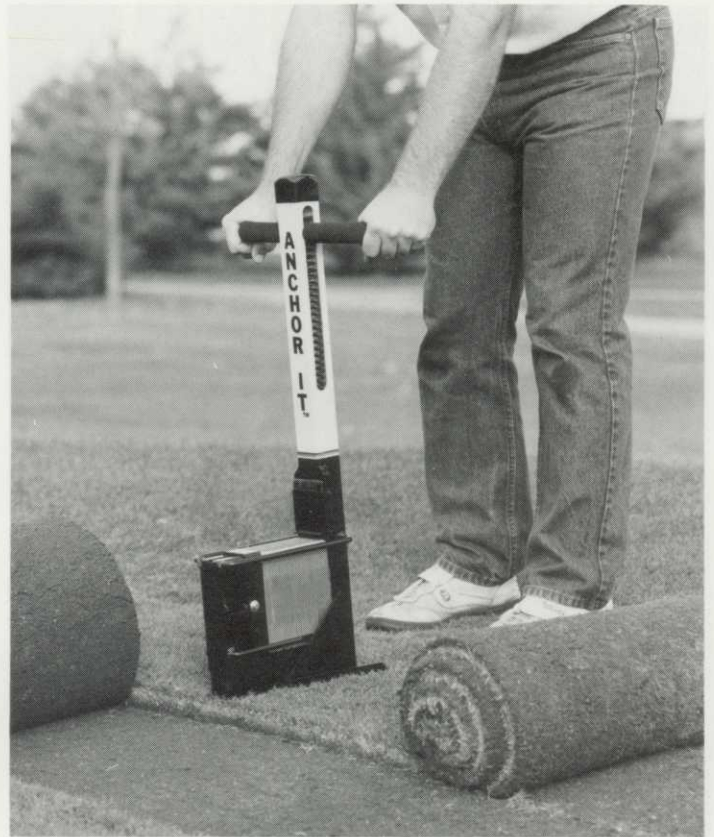

ANCHOR IT

Anchors Turf Covers & Sod Faster & Easier

Anchor It is the fast easy way to hold sod and turf covers in place. No more tedious staking...no more anchoring problems. Firmly holds materials in place on even the steepest slopes.

Anchor It works like a large staple gun. Simply position Anchor It in place, press down on the spring loaded handle and a sturdy, 6" long steel staple is set to hold sod, greens covers or landscape sheeting firmly in place.

Sturdy cast aluminum construction is lightweight (it weighs less than 10 lbs.) for easy use. Handles are cushioned with foam.

Anchor It holds up to 50 anchoring staples and refilling the unit takes only seconds. The steel staples may be removed from the ground at a later date or left in place. Staples will rust away with time.

Anchor It can save enough time by speeding up your anchoring operation to pay for itself in a very short time—and make your work easier as well.

Anchor It works fast...Anchor It holds fast.