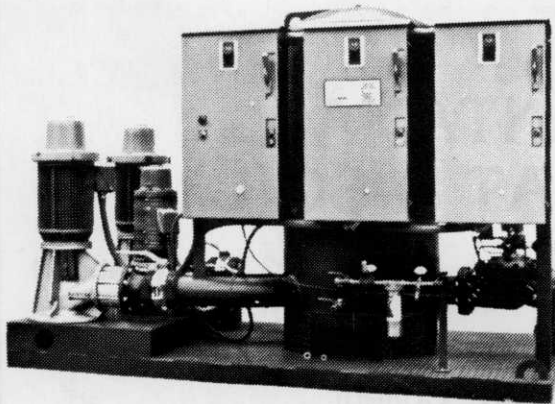

EDB Poses Fire Hazard

By D. S. ADAMS
Plant Pest Regulator Service
Clemson, South Carolina

Ethylene Dibromide (also known as Soilbrom 90, Dowfune W-85 and Royal Fume 85) presents a hazard when used with aluminum and the heat from the reaction can result in explosion and fire. There has been one report of a fire when the applicator used a pump with aluminum parts and an aluminum suction pipe which extended into the pesticide.

This compound also reacts vigorously with other metals such as magnesium, sodium and potassium, strong alkalis and oxidizing agents.

If a fire should occur, use water spray, dry chemical, foam or carbon dioxide in areas where ethylene dibromide is stored. Use water to keep fire-exposed containers cool.

When using any of the products containing ethylene dibromide, avoid using any aluminum equipment for storage, application or transfer.

Peach Update, June, 1980

PRECISION PUMPING STATIONS

Post Office Box 23417
Fort Lauderdale, FL 33307
Telephone (305) 564-1155

Michael J. Misunas

Post Office Box 12951
Houston, Texas 77017
Telephone (713) 649-5780

Carroll Childers

Plaque for Sale

The official Florida Golf Course Superintendents Association plaque is now for sale. The plaque has the state logo, your name, your chapter. The location of your chapter is marked on a 3-D wood carving which is the shape of Florida.

The plaque can be purchased by mail. The delivered price is $17.50 plus $.70 tax, $18.20 total. The address is Manhattan Trophies, 13 South Dixie Highway, P.O. Box 1169, Lake Worth, Florida 33460. On your request please PRINT your name and chapter.

Make your office a showplace! Have a state plaque showing your local chapter hanging next to your national plaque! ■