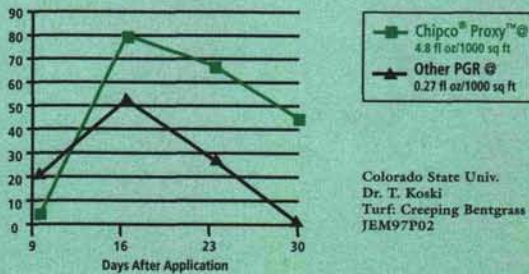

chipco®

PROXY

GROWTH REGULATOR

New Plant Growth Regulator

What if one product could help save time, money, extend equipment life and improve course playability, while regulating turf growth? New CHIPCO® PROXY™ brand plant growth regulator (PGR) does all that and more.

A single application of CHIPCO® PROXY™ on cool-season grasses can provide up to 50 percent clipping weight reduction over a seven-week period. With turf growth and mowing frequency sharing a direct relationship, turf industry professionals who apply CHIPCO® PROXY™ will notice and appreciate a reduction in mowing.

Table A
% Clipping Weight Reduction Compared to Check

Residual Performance

Kentucky Bluegrass	7 weeks
Perennial Ryegrass	7 weeks
Tall/Fine Fescue	4 weeks
Bentgrass	4 weeks

RHONE-POULENC AG COMPANY

P.O. Box 12014, 2T.W. Alexander Drive
Research Triangle Park, NC 27709
1-800-334-9745

We'll make you see green.