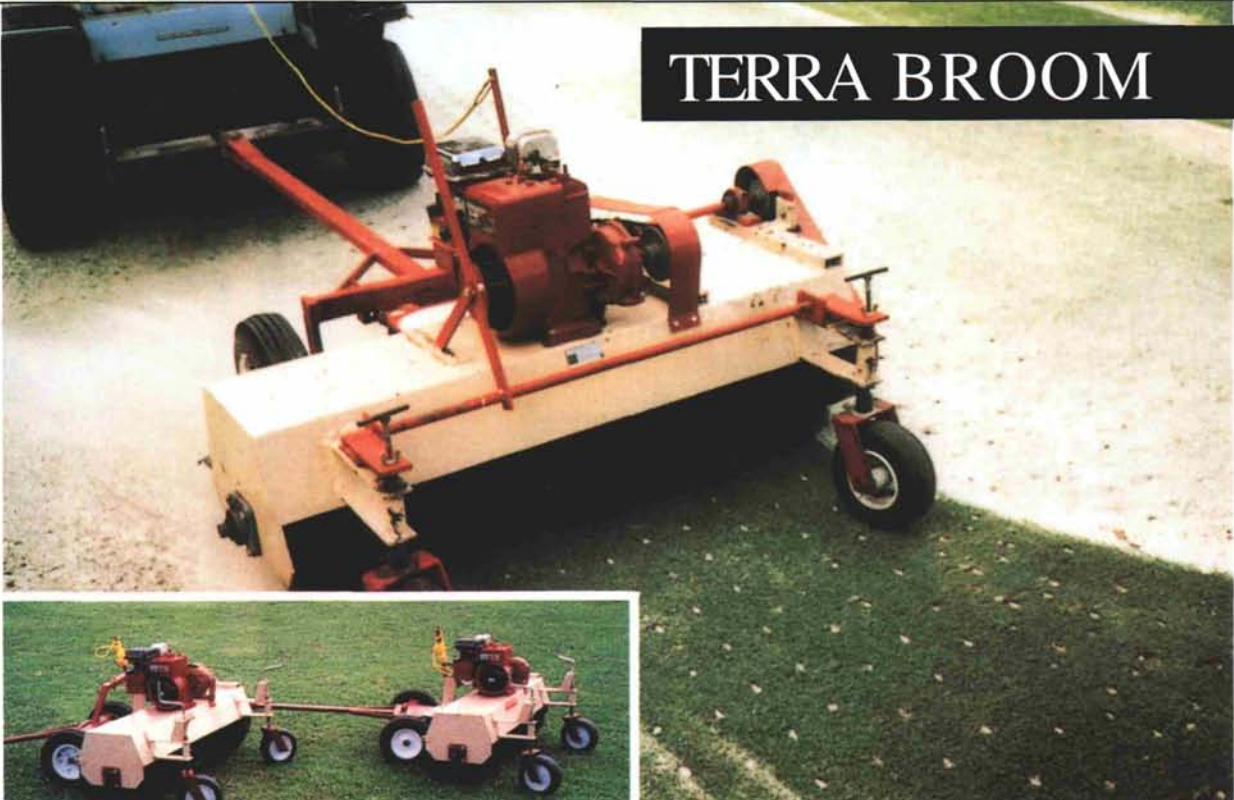

TERRA BROOM

Johnson and Associates of Lombard, Inc. (708) 620-8198

The Terra Soft Broom will give excellent results sweeping top dressing into greens.