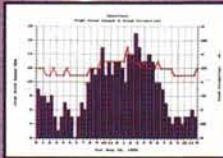

Turf TRAK Weather System

• Creates permanent weather database

• Graph any function daily, weekly, monthly, or yearly

• Compare "two" days, weeks, months, or years on the same graph

• Display two functions on the same graph (wind speed & direction or temperature & humidity)