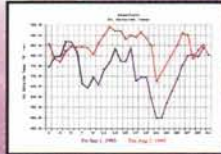

Turf TRAK Weather System

• Creates permanent weather database

• Graph any function daily, weekly, monthly, or yearly

• Compare "two" days, weeks, months, or years on the same graph

• Display two functions on the same graph (wind speed & direction or temperature & humidity)

\$1048.⁰⁰
Complete

"...it's my 'local' weather, not O'Hare Airport. The Weatherlink shows trends and keeps records."

Ken Lapp; Cog Hill Country Club; Lemont, IL

- Wind Speed & Direction
- Temperature, Humidity, & Dew Point
- 1/100th Inch Rainfall
- Barometric Pressure/Trend
- Weatherlink Software & Datalogger
- Grow Degree Day Software
- ET Upgrade Option