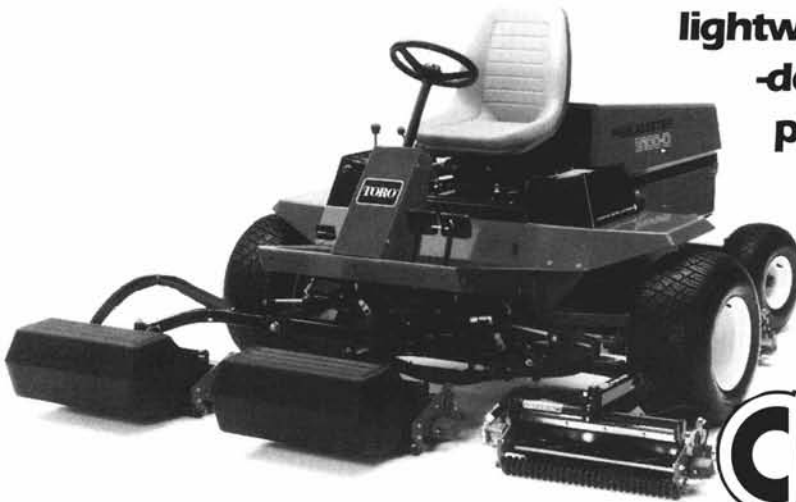

TORO[®]

Reelmaster[®] 5100-D

An advanced standard of
lightweight fairway mowing
-delivering enhanced
playability, reliability,
and a new dimension
of serviceability.

708-773-5555
FAX 708-773-4273

Chicago
Turf & Irrigation Inc.

1170 W. Ardmore • Itasca, Illinois 60143

TORO[®]

Groundsmaster[®] 455-D

A flexible 10½ foot
out-front mower
that combines large
scale productivity
and durability
with the agility
of a trim mower.

708-773-5555
FAX 708-773-4273