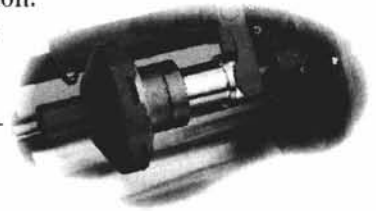

Our new 11-blade, electronically balanced reel delivers an unbelievably smooth cut, even down to 5/64." Plus, our exclusive Turf Groomer® option simply produces faster, truer, healthier greens than any imitator.

Clutch performer.

No other walking greens mower can touch the 422 for reliability. Our all-new clutch has been tested out to the equivalent of 70 years of operation, without any adjustment or lubrication.

With features like drop out drive drum, reel and bedknife, and easy, slide-apart traction roller with built-in differential, the Greens King 422 cuts maintenance time as neatly as it cuts grass.

See for yourself why it's a whole new ballgame, ask your Jacobsen distributor for a complete demonstration.