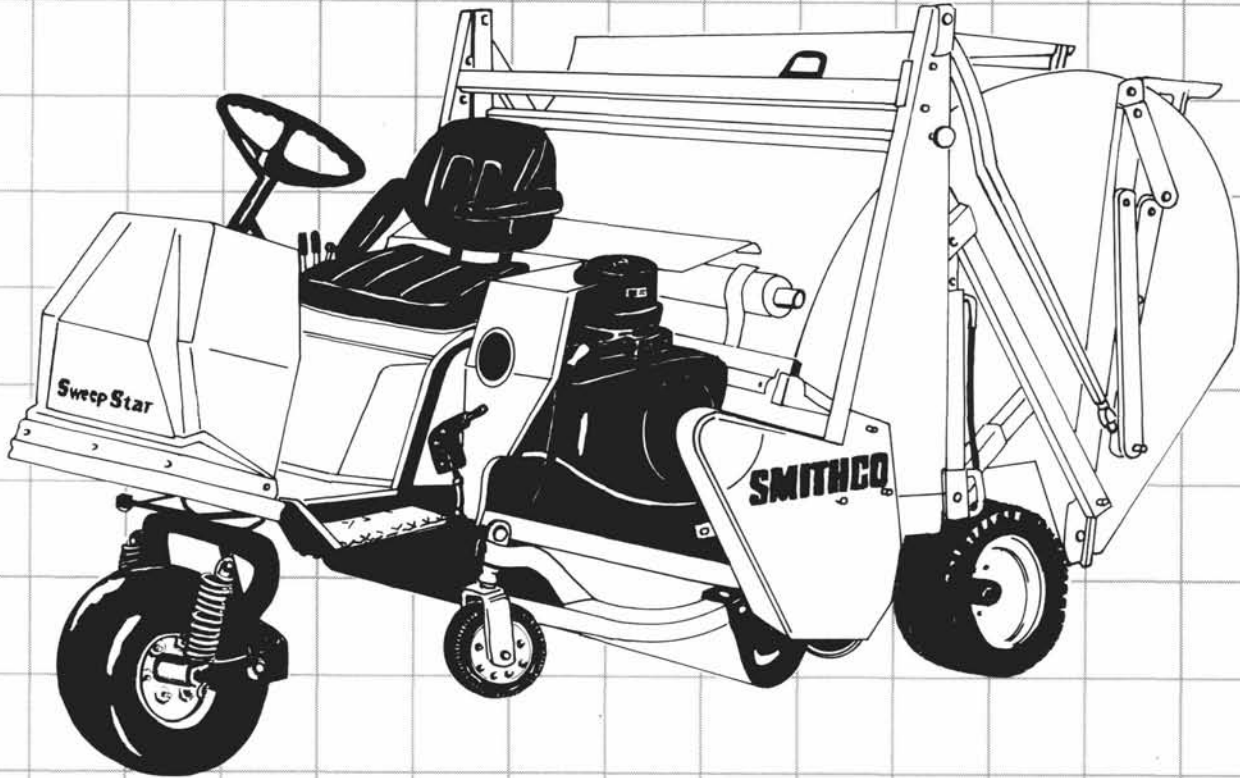

Product Profile:

SMITHCO Sweep Star

- Single reel design for high efficiency and lower maintenance
- Exclusive full floating pick-up reel with 116 serrated rubber fingers
- Separate hydraulic system lifts and dumps to 6 feet
- 23 hp Kohler air-cooled or 19.5 hp Kubota watercooled
- 3 cubic yard hydraulic dump, 5 cubic yard ground dump
- Safe and comfortable operator controls