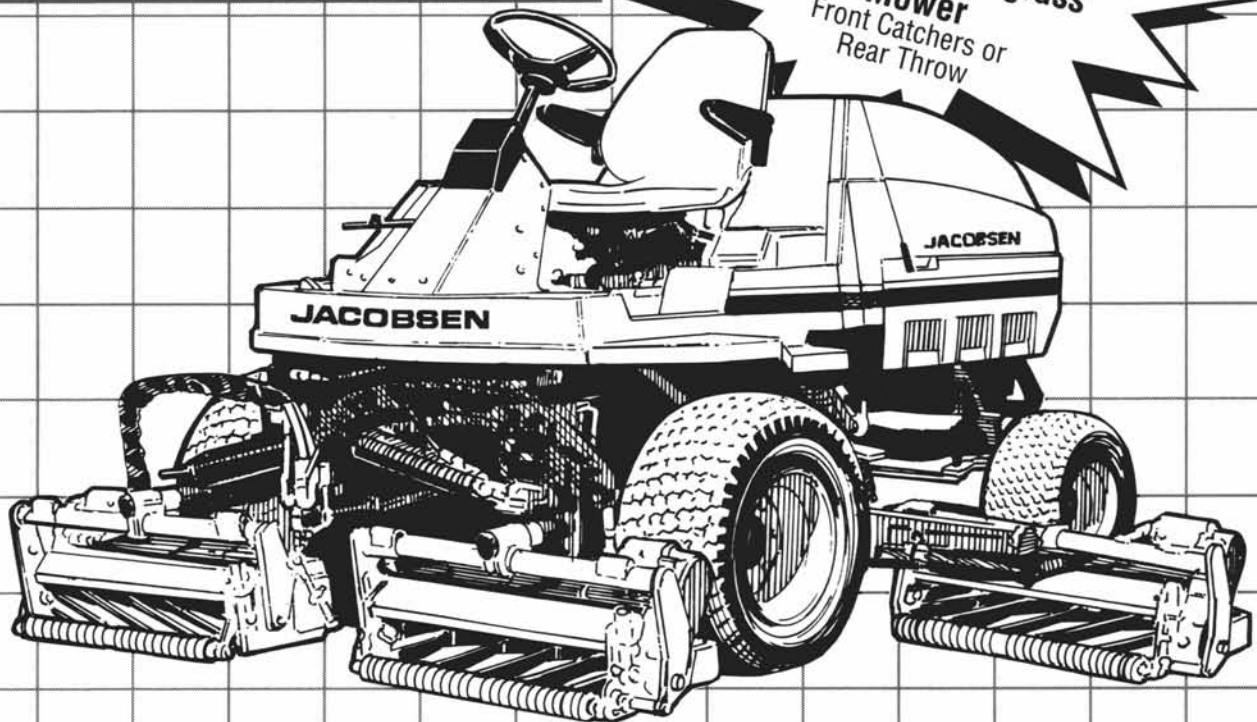

Product Profile:

JACOBSEN LF-3810

NEW FOR '93
Bent Grass/Bluegrass
Mower
Front Catchers or
Rear Throw

- Transverse mounted 38 hp Kubota diesel, extra power and traction.
- Five 26" x 7" diameter cutting units. Follows contours. Cuts tough grass.
- 3 - 4 - 5 Gang operation with cross cut feature.
- Wide 115" cut. Easily mows 5 acres per hour.