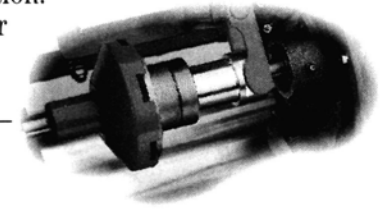

Clutch performer.

No other walking greens mower can touch the 422 for reliability. Our all-new clutch has been tested out to the equivalent of 70 years of operation, without any adjustment or lubrication.

With features like drop out drive drum, reel and bedknife, and easy, slide-apart traction roller with built-in differential, the Greens King 422 cuts maintenance time as neatly as it cuts grass.

See for yourself why it's a whole new ballgame, ask your Jacobsen distributor for a complete demonstration.