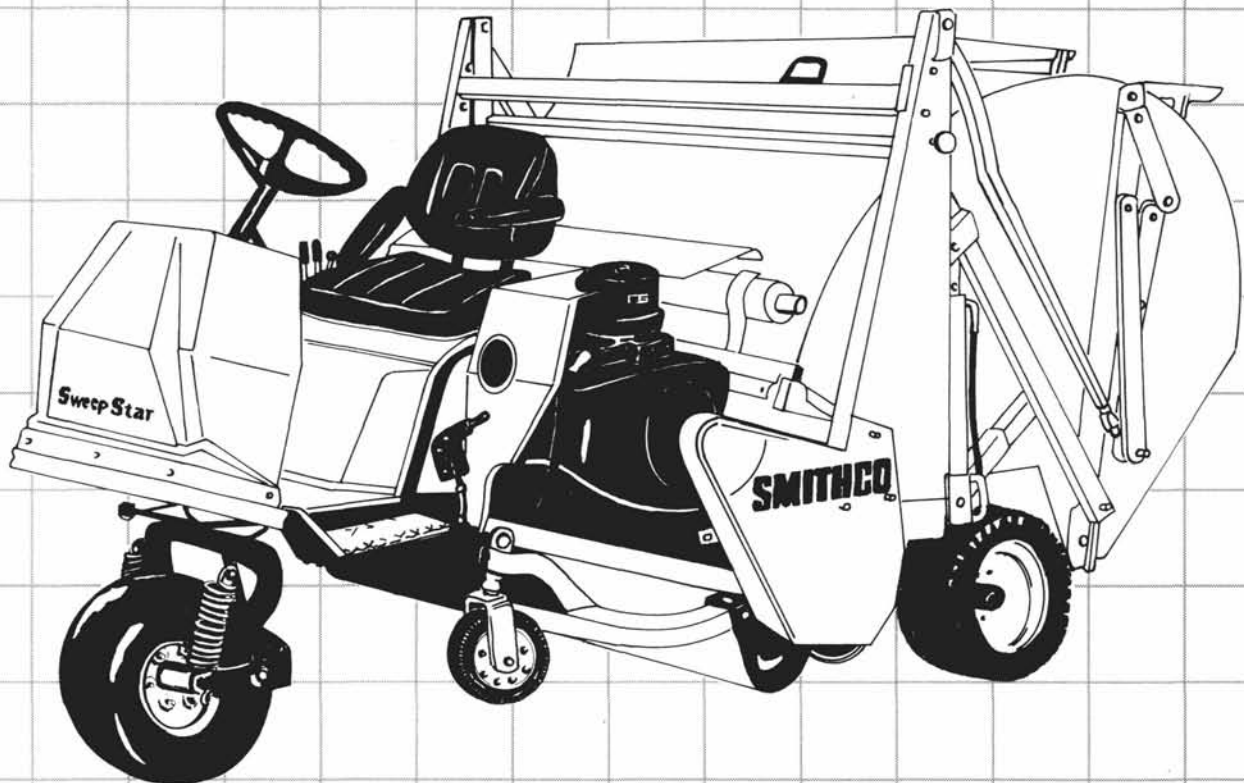

Product Profile:

SMITHCO Sweep Star

- Single reel design for high efficiency and lower maintenance
- Exclusive full floating pick-up reel with 116 serrated rubber fingers
- Separate hydraulic system lifts and dumps to 6 feet
- 23 hp Kohler air-cooled or 19.5 hp Kubota watercooled
- 3 cubic yard hydraulic dump, 5 cubic yard ground dump
- Safe and comfortable operator controls