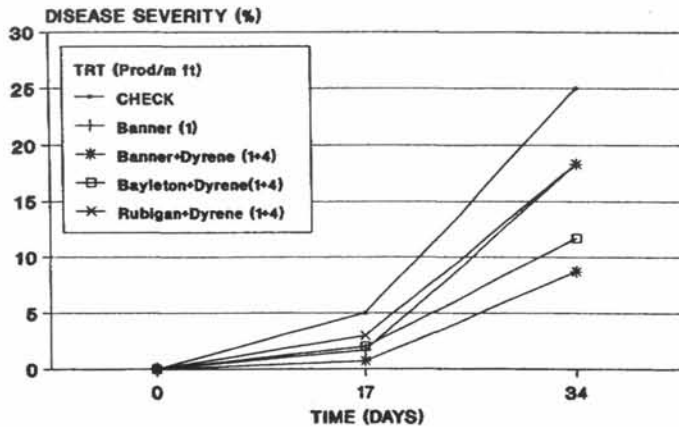

(Dollarspot continued)

DOLLARSPOT RIDGEMOOR

In those areas where SI fungicides are not providing adequate dollarspot control, other modes of action should be used. A program approach would be best: i.e., use a SI + contact for summerpatch in the spring, followed by late summer or fall applications of fungicides with other modes of action for dollarspot.

In areas where the SI fungicides are providing excellent dollarspot control, alternation of modes of action and/or the use of tank mixtures are sound methods for limiting the development of tolerance."

To date only a contact such as Daconil 2787 at 4-8 oz./1,000 stops this dollarspot. Also, a new product Touche at 1.22 oz./1,000 with Dyrene at 4 oz./1,000 gives us 21 to 30 day control on our fairways. I would like to say thanks to Ciba-Geigys' Don Speir, Dr. Marcus Juby, and Dr. Charles Pearson. Also, a special thanks to CDGA's Dr. Randy Kane for his help in the dollarspot problem. Hopefully, fellow superintendents never see this disease. But using the fungicides mentioned as controls should help, as they have helped here at Ridgemoor. Finally, an Agri-diagnostic test was taken 3 times here by the people from Ciba-Geigy. Not one test showed even a minor disease problem of dollarspot as we know it. I firmly believe a new strain of dollarspot has emerged.

NEW ORLEANS
GC&A 1992

63RD
INTERNATIONAL
CONFERENCE &
SHOW
FEBRUARY 10-17, 1992
NEW ORLEANS
CONVENTION CENTER

JOHN DEERE