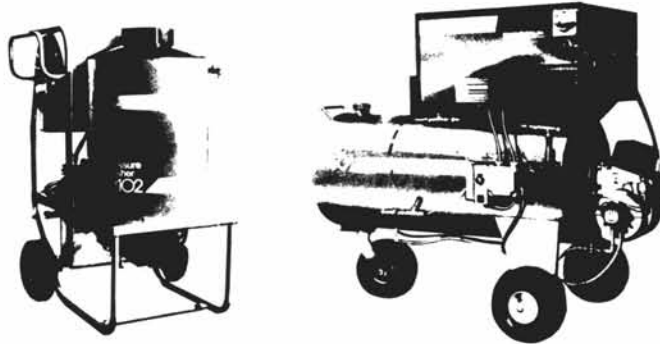

Mess Kit

CORTY
30% DISC.

Arm yourself against caked-on dirt, grime, and refuse with Corty.

A hot high-pressure Corty cleaner protects equipment as it dissolves dirt and washes away damaging and unsightly grime. Pressures from 700 to 3000 psi. Capacities to 10 gpm.

Corty's unique steel pipe coil design provides high fuel efficiency. Stainless steel float tank, oil bath pumps and quick disconnect hoses are standard. Pneumatic tires, ball bearing wheels, heavy-duty construction, brand-name components throughout. Standard and upright models are available. Also, some machines offer combination steam/hot, high-pressure cleaning.

For more information on Corty war on grime, fill out and mail coupon.

We promise, our machines will be high-powered, but our selling tactics won't be.

Please send me more information on your "mess kit" high-pressure cleaners.

NAME _____
COMPANY _____
ADDRESS _____
CITY _____ STATE _____ ZIP _____
TELEPHONE _____

MAIL TO: R. L. CORTY & Co.
3704 NO. CICERO CHICAGO, IL 60641
OFFICE (312) 736-3510