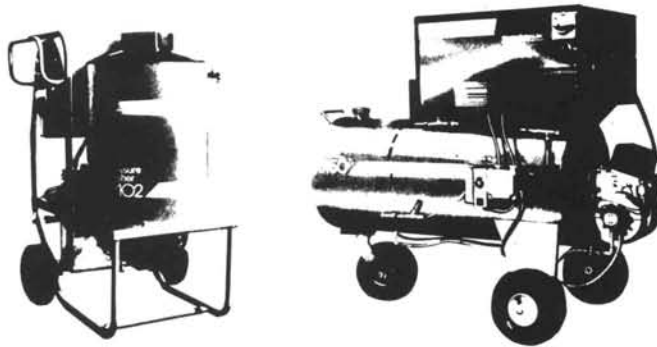

# Mess Kit

Arm yourself against caked-on dirt, grime, and refuse with Corty.

For more information on Corty war on grime, fill out and mail coupon.

**CORTY**  
**30% DISC.**

A hot high-pressure Corty cleaner protects equipment as it dissolves dirt and washes away damaging and unsightly grime. Pressures from 700 to 3000 psi. Capacities to 10 gpm.

We promise, our machines will be high-powered, but our selling tactics won't be.

Corty's unique steel pipe coil design provides high fuel efficiency. Stainless steel float tank, oil bath pumps and quick disconnect hoses are standard. Pneumatic tires, ball bearing wheels, heavy-duty construction, brand-name components throughout. Standard and upright models are available. Also, some machines offer combination steam/hot, high-pressure cleaning.