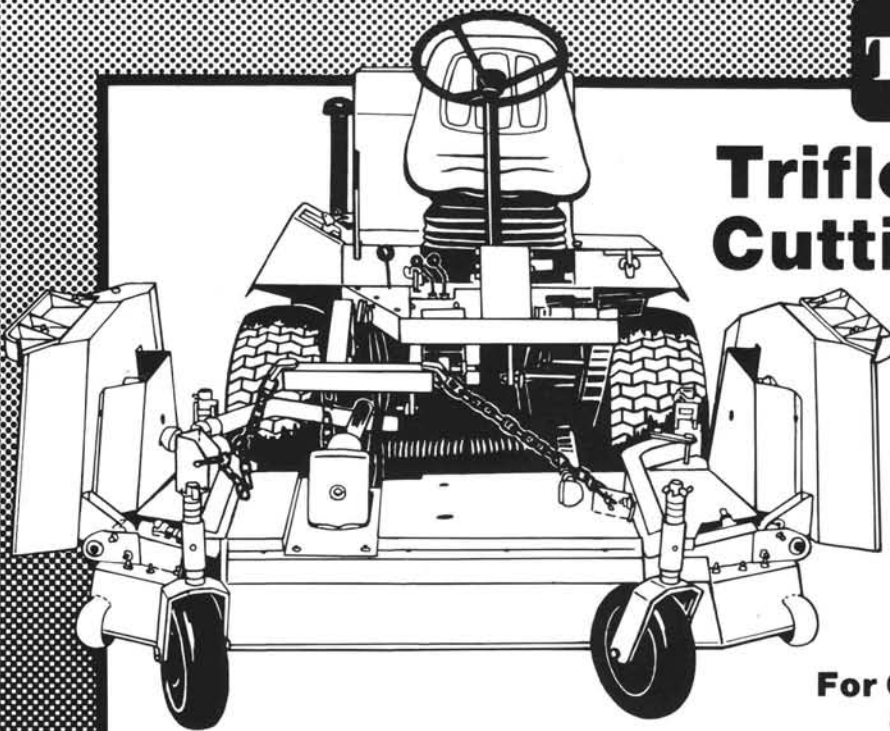

TORO

Triflex™ 88" Cutting Unit

For Groundsmaster®
322-D & 327

The Triflex 88 is an 88", 72" or 54" variable width cutting unit with high quality rear charge dispersion.

WE SELL & SERVICE OVER 40 BRANDS OF TURF EQUIPMENT