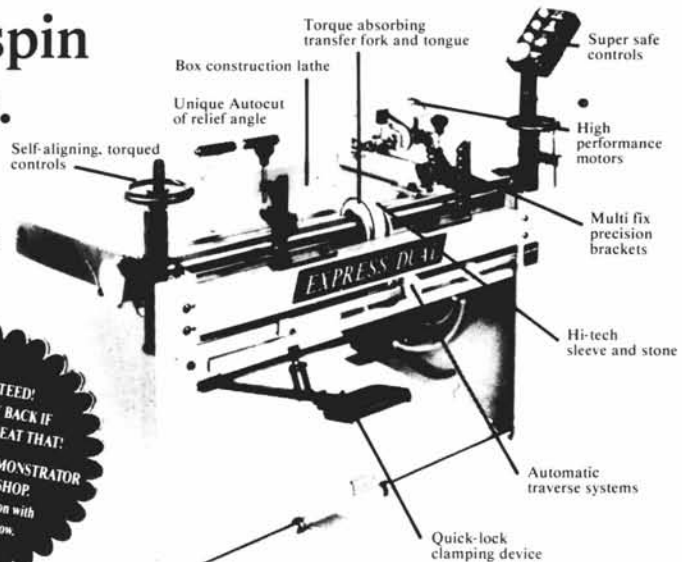

EXPRESS DUAL

There is no better value
'in-situ' automatic spin
grinder at any price.

- ★ LOWEST COST PER REEL GROUND
  ONLY 6-15 MINUTES TOTAL JOB TIME
- ★ PERFECT GRIND AUTOMATICALLY
- ★ HIGH OUTPUT-LONG LIFE

GUARANTEED!
YOUR MONEY BACK IF
NOT SATISFIED. BEAT THAT!
PROVE IT - USE A DEMONSTRATOR
UNIT IN YOUR SHOP.
Make your reservation with
your distributor now.