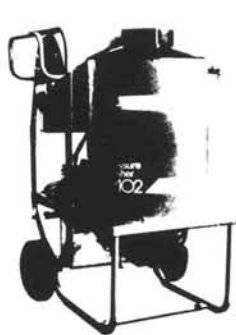

Mess Kit

Arm yourself against caked-on dirt, grime, and refuse with Corty.

A hot high-pressure Corty cleaner protects equipment as it dissolves dirt and washes away damaging and unsightly grime. Pressures from 700 to 3000 psi. Capacities to 10 gpm.

Corty's unique steel pipe coil design provides high fuel efficiency. Stainless steel float tank, oil bath pumps and quick disconnect hoses are standard. Pneumatic tires, ball bearing wheels, heavy-duty construction, brand-name components throughout. Standard and upright models are available. Also, some machines offer combination steam/hot, high-pressure cleaning.