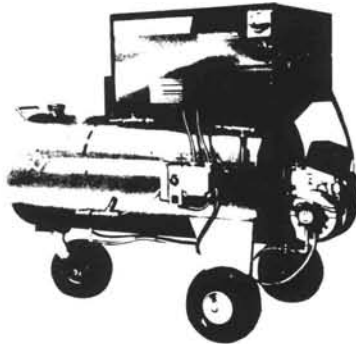

Mess Kit

Arm yourself against caked-on dirt, grime, and refuse with Corty.

A hot high-pressure Corty cleaner protects equipment as it dissolves dirt and washes away damaging and unsightly grime. Pressures from 700 to 3000 psi. Capacities to 10 gpm.

Corty's unique steel pipe coil design provides high fuel efficiency. Stainless steel float tank, oil bath pumps and quick disconnect hoses are standard. Pneumatic tires, ball bearing wheels, heavy-duty construction, brand-name components throughout. Standard and upright models are available. Also, some machines offer combination steam/hot, high-pressure cleaning.