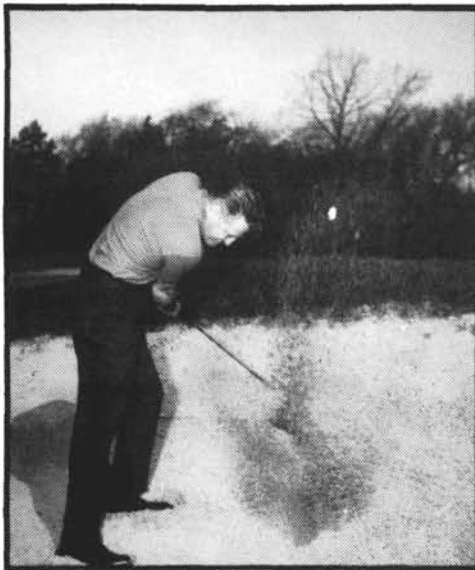

We Want To Be On Your Course!

- Top Dressing
- Trap Sand
- Decorative Gravel

In Ill:
800-892-7891

Outside Ill:
800-435-7856

Wedron Silica

P.O. Box 119
Wedron, IL 60557

b BEST SAND

P.O. Box 87
Chardon, Ohio 44024