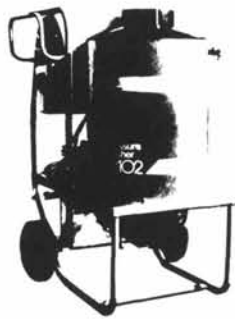

Mess Kit

CORTY
30% DISC.

Arm yourself against caked-on dirt, grime, and refuse with Alkota.

A hot high-pressure Corty cleaner protects equipment as it dissolves dirt and washes away damaging and unsightly grime. Pressures from 700 to 3000 psi. Capacities to 10 gpm.

For more information on Corty war on grime, fill out and mail coupon.

We promise, our machines will be high-powered, but our selling tactics won't be.

Please send me more information on your "mess kit" high-pressure cleaners.

NAME _____
COMPANY _____
ADDRESS _____
CITY _____ STATE _____ ZIP _____
TELEPHONE _____

MAIL TO: R. L. CORTY & Co.
3704 NO. CICERO CHICAGO, IL 60641
OFFICE (312) 736-3510