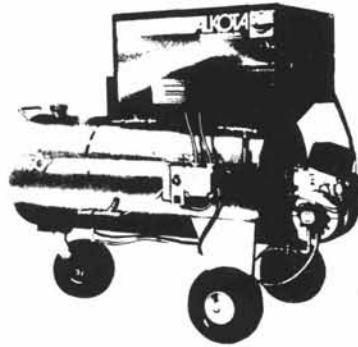

Mess Kit

CORTY
30% DISC.

Arm yourself against caked-on dirt, grime, and refuse with Alkota.

A hot high-pressure Corty cleaner protects equipment as it dissolves dirt and washes away damaging and unsightly grime. Pressures from 700 to 3000 psi. Capacities to 10 gpm.

For more information on Corty war on grime, fill out and mail coupon.

We promise, our machines will be high-powered, but our selling tactics won't be.

Please send me more information on your "mess kit" high-pressure cleaners.

NAME _____
COMPANY _____
ADDRESS _____
CITY _____ STATE _____ ZIP _____
TELEPHONE _____

MAIL TO: R. L. CORTY & Co.
3704 NO. CICERO CHICAGO, IL 60641
OFFICE (312) 736-3510