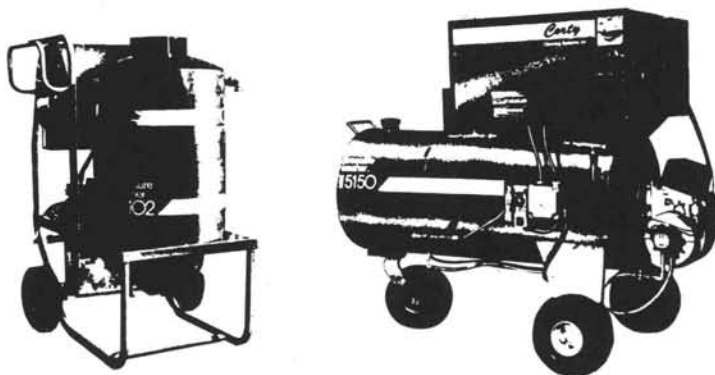

Earth Movers.

Corty

30% DISC.

CORTY high-pressure cleaning machines can really move dirt off your vehicles and equipment in a hurry. Pressures from 700 to 3000 psi. Capacities to 10 gpm.

Unique steel pipe coil design provides high fuel efficiency. Stainless steel float tank, oil bath pumps and quick disconnect hoses, standard. Pneumatic tires, ball bearing wheels, heavy-duty construction, brand-name components throughout.