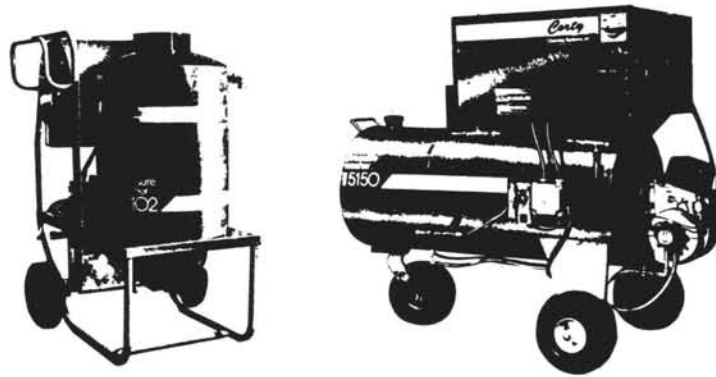

# Earth Movers.

**Corty**

**30% DISC.**

CORTY high-pressure cleaning machines can really move dirt off your vehicles and equipment in a hurry. Pressures from 700 to 3000 psi. Capacities to 10 gpm.

Unique steel pipe coil design provides high fuel efficiency. Stainless steel float tank, oil bath pumps and quick disconnect hoses, standard. Pneumatic tires, ball bearing wheels, heavy-duty construction, brand-name components throughout.