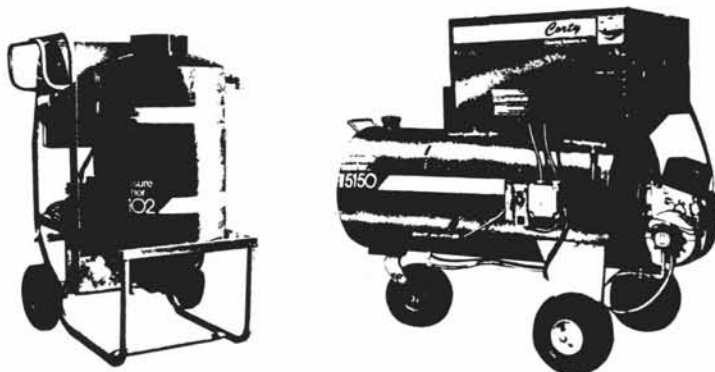

Earth Movers.

Corty

30% DISC.

CORTY high-pressure cleaning machines can really move dirt off your vehicles and equipment in a hurry. Pressures from 700 to 3000 psi. Capacities to 10 gpm.

Unique steel pipe coil design provides high fuel efficiency. Stainless steel float tank, oil bath pumps and quick disconnect hoses, standard. Pneumatic tires, ball bearing wheels, heavy-duty construction, brand-name components throughout.