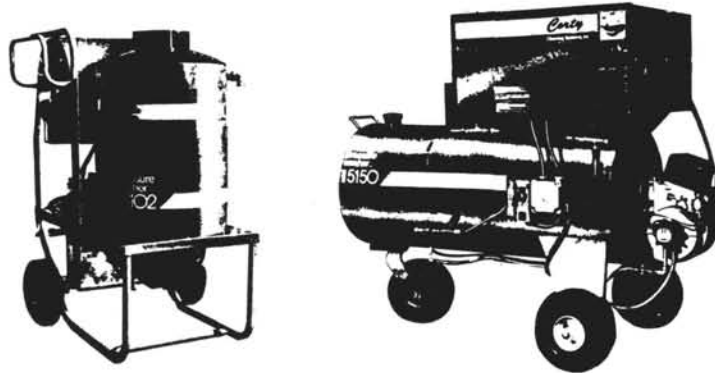

Earth Movers.

Corty

30% DISC.

CORTY high-pressure cleaning machines can really move dirt off your vehicles and equipment in a hurry. Pressures from 700 to 3000 psi. Capacities to 10 gpm.

Unique steel pipe coil design provides high fuel efficiency. Stainless steel float tank, oil bath pumps and quick disconnect hoses, standard. Pneumatic tires, ball bearing wheels, heavy-duty construction, brand-name components throughout.