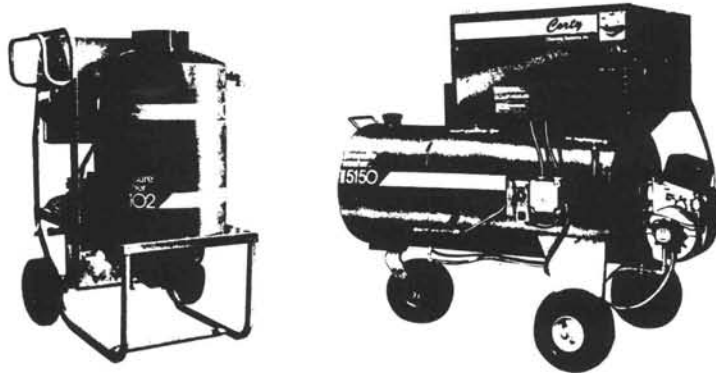

Earth Movers.

Corty

30% DISC.

CORTY high-pressure cleaning machines can really move dirt off your vehicles and equipment in a hurry. Pressures from 700 to 3000 psi. Capacities to 10 gpm.

Unique steel pipe coil design provides high fuel efficiency. Stainless steel float tank, oil bath pumps and quick disconnect hoses, standard. Pneumatic tires, ball bearing wheels, heavy-duty construction, brand-name components throughout.