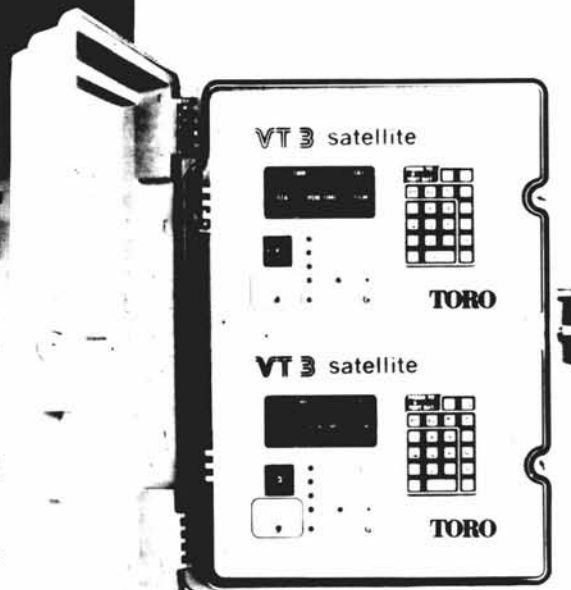

# Toro® has teamed up with IBM to bring you a major breakthrough in irrigation

IBM PC COMPUTER CENTRAL

IBM PC Computer Central maximizes flexibility in automatic irrigation when matched with a Toro VT3 Satellite Controller. No typing is necessary to run your system, just point a light pen to the monitor screen and your commands are programmed. 30 minute syringe time, daily-weekly water schedule display, plus the complete IBM software line can make your Irrigation System a great management tool.

TORO VT3 SATELLITE  
CONTROLLER