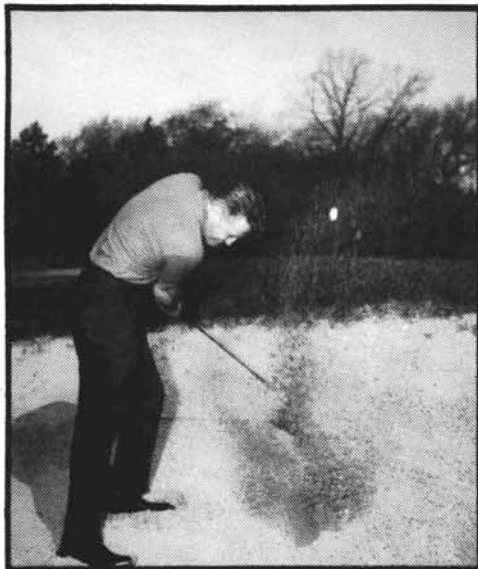

We Want To Be On Your Course!

- Top Dressing
- Trap Sand
- Decorative Gravel

In Ill:
800-892-7891

Outside Ill:
800-435-7856

Wedron Silica

P.O. Box 119
Wedron, IL 60557

b BEST SAND

P.O. Box 87
Chardon, Ohio 44024