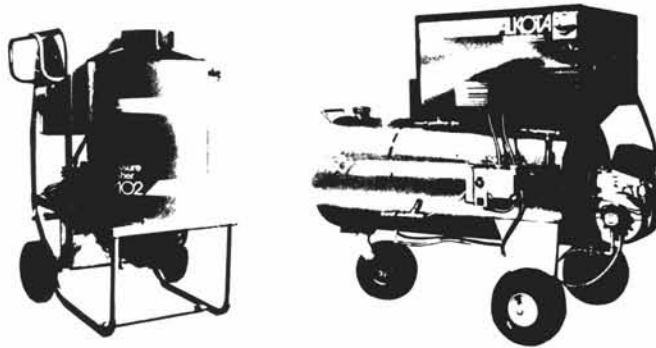

Mess Kit

CORTY
30% DISC.

Arm yourself against caked-on dirt, grime, and refuse with Alkota.

A hot high-pressure Corty cleaner protects equipment as it dissolves dirt and washes away damaging and unsightly grime. Pressures from 700 to 3000 psi. Capacities to 10 gpm.

For more information on Corty war on grime, fill out and mail coupon.

We promise, our machines will be high-powered, but our selling tactics won't be.

Please send me more information on your "mess kit" high-pressure cleaners.

NAME _____
COMPANY _____
ADDRESS _____
CITY _____ STATE _____ ZIP _____
TELEPHONE _____

MAIL TO: R. L. CORTY & Co.
3704 NO. CICERO CHICAGO, IL 60641
OFFICE (312) 736-3810