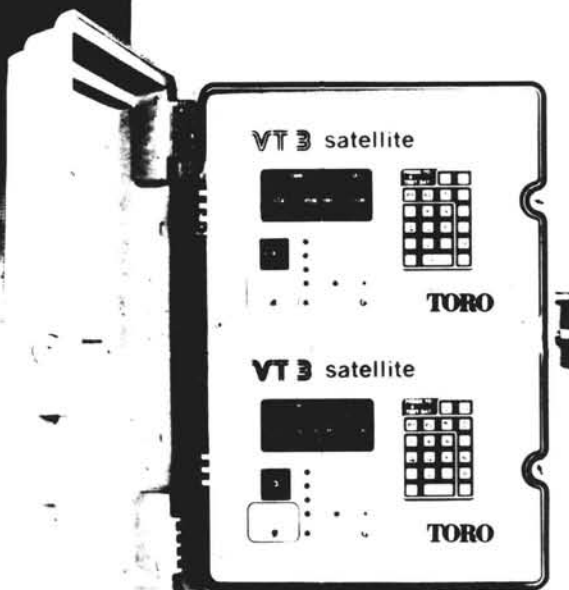

# Toro® has teamed up with IBM to bring you a major breakthrough in irrigation

**IBM PC COMPUTER CENTRAL**

IBM PC Computer Central maximizes flexibility in automatic irrigation when matched with a Toro VT3 Satellite Controller. No typing is necessary to run your system, just point a light pen to the monitor screen and your commands are programmed. 30 minute syringe time, daily-weekly water schedule display, plus the complete IBM software line can make your Irrigation System a great management tool.

**TORO VT3 SATELLITE  
CONTROLLER**