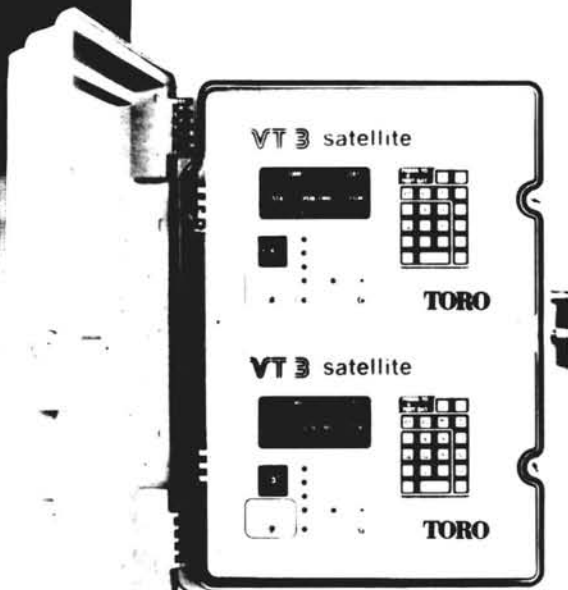

# Toro® has teamed up with IBM to bring you a major breakthrough in irrigation

**IBM PC COMPUTER CENTRAL**

IBM PC Computer Central maximizes flexibility in automatic irrigation when matched with a Toro VT3 Satellite Controller. No typing is necessary to run your system, just point a light pen to the monitor screen and your commands are programmed. 30 minute syringe time, daily-weekly water schedule display, plus the complete IBM software line can make your Irrigation System a great management tool.

**TORO VT3 SATELLITE  
CONTROLLER**