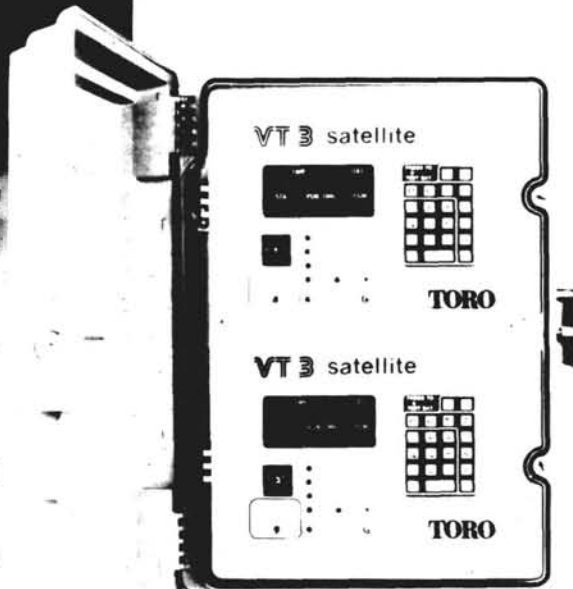

Toro® has teamed up with IBM to bring you a major breakthrough in irrigation

IBM PC COMPUTER CENTRAL

IBM PC Computer Central maximizes flexibility in automatic irrigation when matched with a Toro VT3 Satellite Controller. No typing is necessary to run your system, just point a light pen to the monitor screen and your commands are programmed. 30 minute syringe time, daily-weekly water schedule display, plus the complete IBM software line can make your Irrigation System a great management tool.